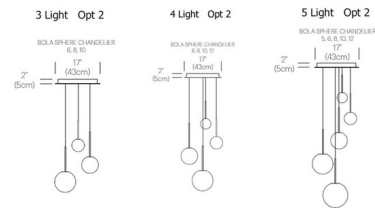

CLICK TO VIEW PRODUCT

Notes: