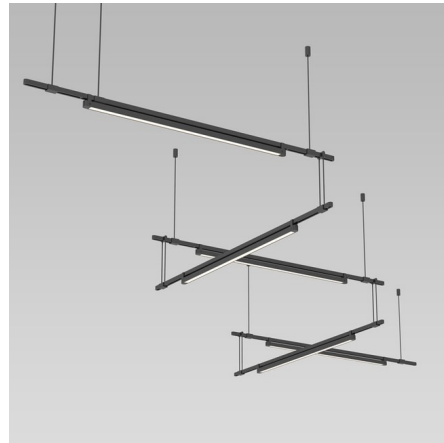

Lightology

lightology.com
866-954-4489
02-13-26

Project: _____

Company: _____

Location: _____ Fixture Type: _____

SPEC #: **SON874336**

Approved On: _____ Approved By: _____

Suspenders Zig Zag Rod Suspended Pendant with Light Bars

By SONNEMAN - A Way of Light

Description

Suspenders Zig-Zag Pendant features five Power Bars suspended at right angles to each other form a broad composition arrayed across the plane of the ceiling with 24 inch light bar luminaires. Includes 18 inch adjustable rods. Available with a Satin Black finish with optical acrylic diffusers. UL listed.

Shown in satin black

Specifications

COLOR N/A
BODY FINISH Satin Black
WATTAGE 50W
DIMMER Low Voltage Electronic
DIMENSIONS 118"L x 25"W
INTEGRATED LED MODULE 5 x LED/10W/120V LED

Technical Information

PRODUCT DIMENSIONS Overall Height: 9" min / 27" max
COLOR RENDERING 90 CRI
LAMP COLOR 3000K
LUMENS/WATT 335.00
LUMINOUS FLUX 3350 lumens