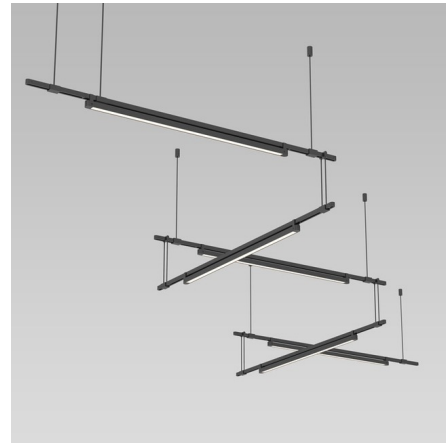

Lightology

lightology.com
866-954-4489
04-25-26

Project: _____

Company: _____

Location: _____ Fixture Type: _____

SPEC #: **SON874336**

Approved On: _____ Approved By: _____

Suspenders Zig Zag Rod Suspended Pendant with Light Bars

By SONNEMAN

Description

Suspenders Zig-Zag Pendant features five Power Bars suspended at right angles to each other form a broad composition arrayed across the plane of the ceiling with 24 inch light bar luminaires. Includes 18 inch adjustable rods. Available with a Satin Black finish with optical acrylic diffusers. UL listed.

Shown in satin black

Specifications

COLOR N/A
BODY FINISH Satin Black
WATTAGE 50W
DIMMER Low Voltage Electronic
DIMENSIONS 118"L x 25"W
INTEGRATED LED MODULE 5 x LED/10W/120V LED

Technical Information

PRODUCT DIMENSIONS Overall Height: 9" min / 27" max
COLOR RENDERING 90 CRI
LAMP COLOR 3000K
LUMENS/WATT 335.00
LUMINOUS FLUX 3350 lumens