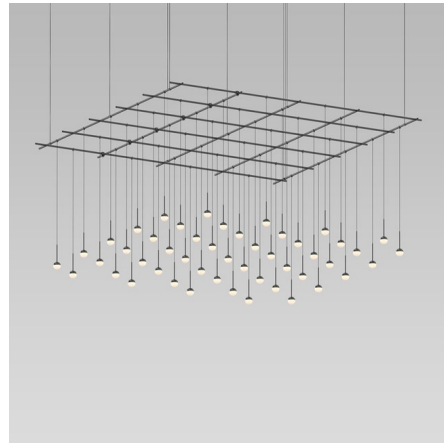

Lightology

lightology.com
866-954-4489
04-18-26

Project: _____

Company: _____

Location: _____ Fixture Type: _____

SPEC #: **SON874338**

Approved On: _____ Approved By: _____

Suspenders Gridscape Pendant with Monoline Domed Ball Lights

By SONNEMAN

Description

The Suspenders Gridscape Pendant with Monoline Domed Ball Lights transforms your space with its architecturally impactful design. Its intersecting power bars form a dramatic, expansive gridscape across a broad plane, from which a multitude of Monoline Domed Ball luminaires are suspended to create a dazzling dot array of light. White acrylic shades diffuse the LED light for a soft, even glow. Note: The included transformer must be installed in a remote accessible location.

Shown in satin black / white

Specifications

COLOR White
BODY FINISH Satin Black
WATTAGE 113.2W
DIMMER Low Voltage Electronic
DIMENSIONS 97"W x 44"H x 97"D
INTEGRATED LED MODULE 49 x LED/2.31W/120V LED

Technical Information