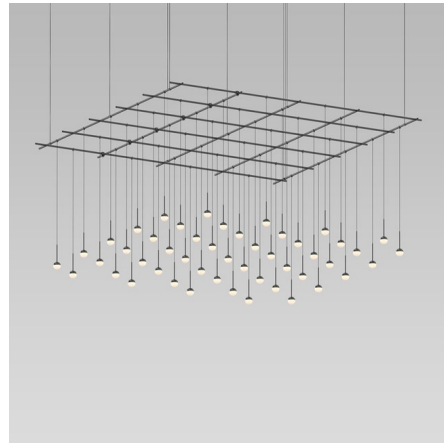

Lightology

lightology.com
866-954-4489
06-04-26

Project: _____

Company: _____

Location: _____ Fixture Type: _____

SPEC #: **SON874338**

Approved On: _____ Approved By: _____

Suspenders Gridscape Pendant with Monoline Domed Ball Lights

By Sonneman

Description

The Suspenders Gridscape Pendant with Monoline Domed Ball Lights transforms your space with its architecturally impactful design. Its intersecting power bars form a dramatic, expansive gridscape across a broad plane, from which a multitude of Monoline Domed Ball luminaires are suspended to create a dazzling dot array of light. White acrylic shades diffuse the LED light for a soft, even glow. Note: The included transformer must be installed in a remote accessible location.

Shown in satin black / white

Specifications

COLOR White
BODY FINISH Satin Black
WATTAGE 113.2W
DIMMER Low Voltage Electronic
DIMENSIONS 97"W x 44"H x 97"D
INTEGRATED LED MODULE 49 x LED/2.31W/120V LED

Technical Information