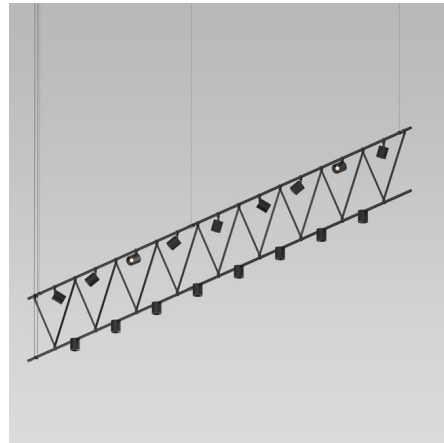

Lightology

lightology.com
866-954-4489
04-25-26

Project: _____

Company: _____

Location: _____ Fixture Type: _____

SPEC #: **SON874340**

Approved On: _____ Approved By: _____

Suspenders Flat Truss Pendant w/ Direct Mount Cylinders

By SONNEMAN

Description

The Suspenders 14 Inch Flat Truss Pendant with (8) Power Precise Direct Mount Cylinders and (9) Power Precise Bar Mounted Aimable Cylinders. Finish in Satin Black. 5 inch diameter power feed with field-cuttable 6 foot cord hangers. Includes dimmable LED modules totaling 136 watts and a 120VAC input/24V output 300 watt remote transformer. UL listed.

Shown in satin black

Specifications

COLOR N/A
BODY FINISH Satin Black
WATTAGE 136W
DIMMER Low Voltage Electronic
DIMENSIONS 170"L x 3"W x 17"H
INTEGRATED LED MODULE 17 x LED/8W/120V LED

Technical Information

PRODUCT DIMENSIONS Hanging Height: 18" min to 89" max
COLOR RENDERING 90 CRI
LAMP COLOR 3000K
LUMENS/WATT 1,041.25
LUMINOUS FLUX 8330 lumens

CLICK TO VIEW PRODUCT

Notes: