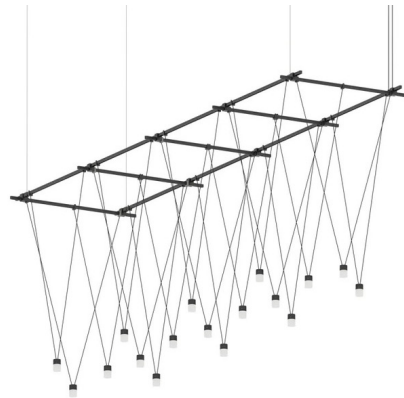

Lightology

lightology.com
866-954-4489
04-25-26

Project: _____

Company: _____

Location: _____ Fixture Type: _____

SPEC #: **SON874345**

Approved On: _____ Approved By: _____

Suspenders Gridscape Pendant with V-Line Etched Cylinders

By SONNEMAN

Description

The Suspenders Gridscape with V-Line Etched Cylinders showcases a captivating crossover pattern of V-Line Cylinder luminaires suspended from an open planar grid. Its narrow grid layout is suitable for a dining area or other oblong space.

Shown in satin black / etched glass

Specifications

COLOR	Etched Glass
BODY FINISH	Satin Black
WATTAGE	38.9W
DIMMER	Low Voltage Electronic
DIMENSIONS	.96"L x 24"W x 34"H
INTEGRATED LED MODULE	17 x LED/2.29W/120V LED