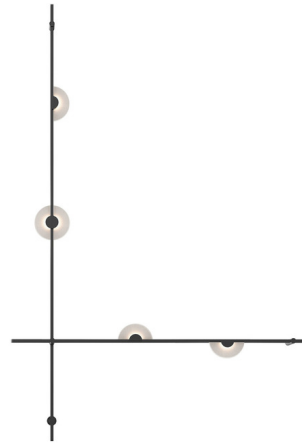

Lightology

lightology.com
866-954-4489
04-18-26

Project: _____

Company: _____

Location: _____ Fixture Type: _____

SPEC #: **SON874349**

Approved On: _____ Approved By: _____

Suspenders 2-Bar Wall / Ceiling Light with Mezzaluna

By SONNEMAN

Description

Simple yet striking, the Suspenders 2-Bar Wall / Ceiling Light with Mezzaluna is made up of two slim power bars and five half-moon-shaped Mezzaluna Luminaires. In each luminaire, LED light radiates from the core through an acrylic light guide plate. The half moons can be attached anywhere along the power bar, individually or combined to form a full circle. Notes: Does not mount on a standard US junction box. The included transformer must be installed in a remote accessible location.

Shown in satin black / clear

Specifications

COLOR	Clear
BODY FINISH	Satin Black
WATTAGE	10W
DIMMER	Low Voltage Electronic
DIMENSIONS	48"W x 72"H x 2"D
INTEGRATED LED MODULE	5 x LED/2W/120V LED

Technical Information

COLOR RENDERING	90 CRI
LAMP COLOR	3000K
LUMENS/WATT	350.00
LUMINOUS FLUX	700 lumens

CLICK TO VIEW PRODUCT

Notes: