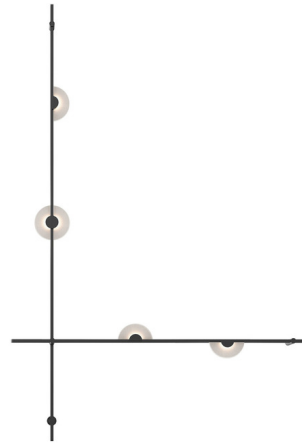

Lightology

lightology.com
866-954-4489
06-04-26

Project: _____

Company: _____

Location: _____ Fixture Type: _____

SPEC #: **SON874349**

Approved On: _____ Approved By: _____

Suspenders 2-Bar Wall / Ceiling Light with Mezzaluna

By Sonneman

Description

Simple yet striking, the Suspenders 2-Bar Wall / Ceiling Light with Mezzaluna is made up of two slim power bars and five half-moon-shaped Mezzaluna Luminaires. In each luminaire, LED light radiates from the core through an acrylic light guide plate. The half moons can be attached anywhere along the power bar, individually or combined to form a full circle. Notes: Does not mount on a standard US junction box. The included transformer must be installed in a remote accessible location.

Shown in satin black / clear

Specifications

COLOR Clear
BODY FINISH Satin Black
WATTAGE 10W
DIMMER Low Voltage Electronic
DIMENSIONS 48"W x 72"H x 2"D
INTEGRATED LED MODULE 5 x LED/2W/120V LED

Technical Information

COLOR RENDERING 90 CRI
LAMP COLOR 3000K
LUMENS/WATT 350.00
LUMINOUS FLUX 700 lumens

CLICK TO VIEW PRODUCT

Notes: