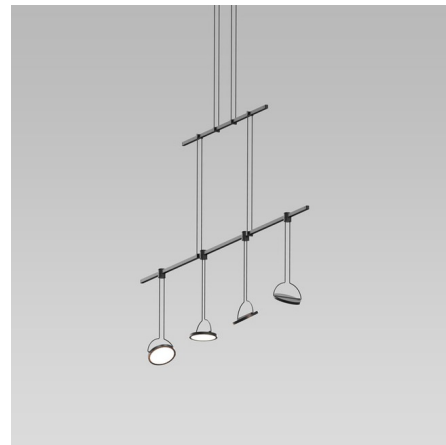

Lightology

lightology.com
866-954-4489
04-25-26

Project: _____

Company: _____

Location: _____ Fixture Type: _____

SPEC #: **SON874351**

Approved On: _____ Approved By: _____

Suspenders Linear Pendant with Light Guide Disk Luminaires

By SONNEMAN

Description

The Suspenders 48 Inch 2-Tier Linear Pendant with (4) Light Guide Disk Luminaires. Finish in Satin Black with acrylic diffusers. 6 inch diameter power feed with field-cutttable 6 foot cord hangers. Includes dimmable LED modules totaling 16 watts and a 120VAC input/24V output 60 watt transformer which fits inside outlet box. UL listed.

Shown in satin black

Specifications

COLOR N/A
BODY FINISH Satin Black
WATTAGE 16W
DIMMER Low Voltage Electronic
DIMENSIONS 37"L x 4"W x 24"H
INTEGRATED LED MODULE 4 x LED/4W/120V LED

Technical Information