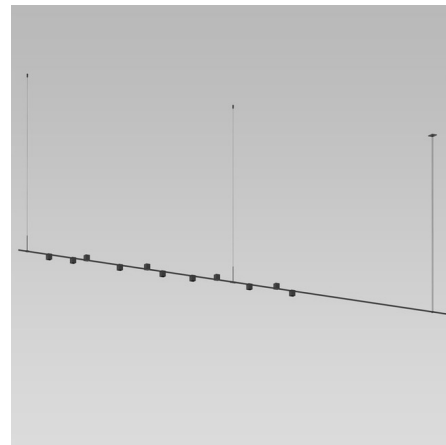

## Suspenders Linear Pendant with Direct Mount Cubes

By Sonneman

### Description

The Suspenders Linear Pendant with (11) Power Precise Direct Mount Cubes. Finish in Satin Black. 5 inch diameter power feed with field-cutttable 6 foot cord hangers. Includes dimmable LED modules totaling 88 watts and a 120VAC input/24V output 300 watt remote transformer. UL listed.

### Technical Information

PRODUCT DIMENSIONS	Hanging Height: 5" min to 76" max
COLOR RENDERING	90 CRI
LAMP COLOR	3000K
LUMENS/WATT	673.75
LUMINOUS FLUX	5390 lumens

CLICK TO VIEW PRODUCT

Notes: