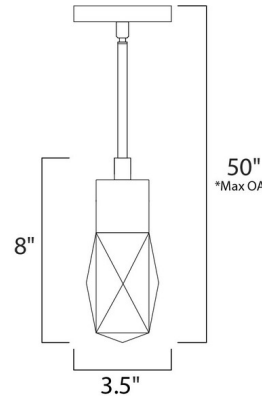

### Specifications

COLOR	Crystal
BODY FINISH	French Gold
WATTAGE	8.5W
DIMMER	Standard 120V
DIMENSIONS	3.5"W x 17.75"H
INTEGRATED LED MODULE	1 x LED/8.5W/120V LED
COUNTRY OF ORIGIN	China

### Technical Information

PRODUCT DIMENSIONS	Canopy: 4.45"W x 1"H
COLOR RENDERING	80 CRI
LAMP COLOR	3000K
LUMENS/WATT	84.71
LUMINOUS FLUX	720 lumens

Shown in french gold / crystal

\*max overall height

CLICK TO VIEW PRODUCT