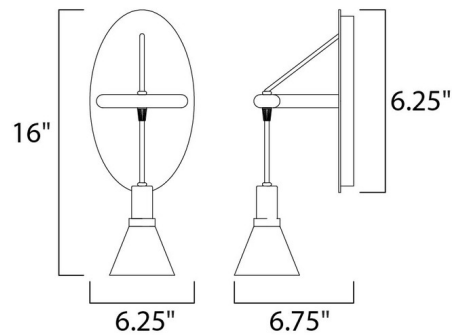

### Description

The Scan Wall Sconce expresses itself by using natural material in order to create a refined look. Clear conical glass is suspended by Black Rayon cord, complemented by the stained Walnut wood details, and completed with Polished Nickel metalwork. The Scan embodies the modern aesthetic. ETL.

### Specifications

COLOR . . . . . N/A  
BODY FINISH . . . . . Walnut  
WATTAGE . . . . . 40W  
DIMMER . . . . . N/A  
DIMENSIONS . . . . . 6.25"W x 16"H  
BULB INCLUDED . . . . . 1 x JCD/G9/40W/120V Krypton Xenon  
COUNTRY OF ORIGIN . . . . . China

### Technical Information

PRODUCT DIMENSIONS . . . . . Backplate: 6.25" W x 11" H  
LUMENS/WATT . . . . . 12.25  
LUMINOUS FLUX . . . . . 490 lumens

Shown in walnut

CLICK TO VIEW PRODUCT

Notes: