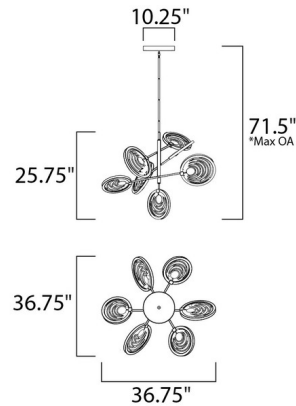

Description

The Lariat Pendant oozes with modernity under its truly unique interpretation of contemporary lighting. With arms in opposing directions and elegantly braided metalwork that's finished in Gold Leaf, the Lariat enhances any space that it graces. Rings of integrated LEDs illuminate the Dark Bronze Guilt steel frame and highlight all the intricate details throughout the pendant. Thoughtful in design, the Lariat's swiveling canopy, adjustable arms and rotating heads, offers personal configuration with simple adjustments. Canopy: 10.25 inch W x 1.5 inch H. ETL.

Specifications

COLOR	N/A
BODY FINISH	Gold Leaf
WATTAGE	861W
DIMMER	N/A
DIMENSIONS	36.75"W x 25.75"H
INTEGRATED LED MODULE	7 x LED/123W/120V LED
COUNTRY OF ORIGIN	China

Technical Information

PRODUCT DIMENSIONS Max Overall Height: 71.5"

Shown in gold leaf

*max overall height

CLICK TO VIEW PRODUCT

Notes: