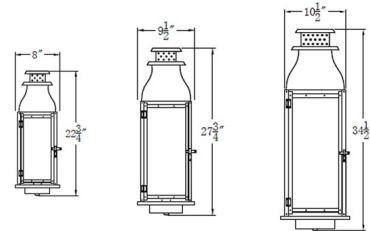

Specifications

COLOR	Clear
BODY FINISH	Antique Copper
WATTAGE	18W
DIMMER	Standard 120V
DIMENSIONS	7"W x 22.75"H x 8.5"D
BULB NOT INCLUDED	2 x B10/Candelabra (E12)/9W/120V LED
OTHER BULB OPTIONS	2 x CA10/Candelabra (E12)/60W/120V Incandescent 2 x CA10/Candelabra (E12)/120V LED

CLICK TO VIEW PRODUCT

Notes: