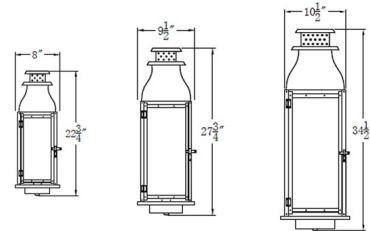

### Specifications

COLOR	Clear
BODY FINISH	Antique Copper
WATTAGE	18W
DIMMER	Standard 120V
DIMENSIONS	7"W x 22.75"H x 8.5"D
BULB NOT INCLUDED	2 x B10/Candelabra (E12)/9W/120V LED
OTHER BULB OPTIONS	2 x CA10/Candelabra (E12)/60W/120V Incandescent 2 x CA10/Candelabra (E12)/120V LED