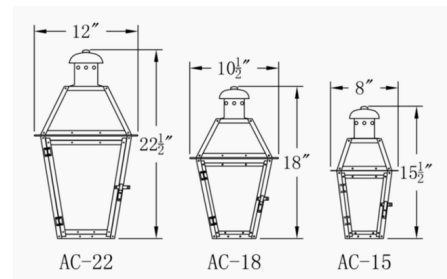

Description

The Arcadia Outdoor Wall Light's intricate design pays homage to lantern lights of yesteryear. Constructed of Copper, the Arcadia's traditional lantern flare is heightened by a collections of clear glass panels that surround the inner workings. Place this sconce wherever an extra touch of classicism is needed.

Shown in antique copper

Specifications

COLOR	N/A
BODY FINISH	Antique Copper
WATTAGE	9W
DIMMER	Standard 120V
DIMENSIONS	8"W x 15.5"H x 6"D
BULB NOT INCLUDED	1 x B10/Candelabra (E12)/9W/120V LED
OTHER BULB OPTIONS	1 x B10/Candelabra (E12)/60W/120V Incandescent 1 x CA10/Candelabra (E12)/120V LED