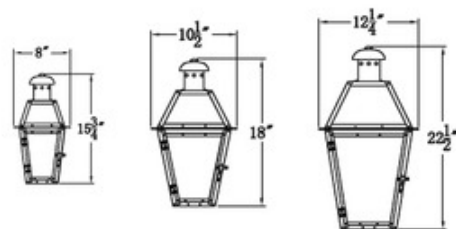

**BRAND**

The CopperSmith

**DESCRIPTION**

The Arcadia Outdoor Wall Light's intricate design pays homage to lantern lights of yesteryear. Constructed of Copper, the Arcadia's traditional lantern flare is heightened by a collections of Clear Glass panels that surround the inner workings. Place this sconce wherever an extra touch of classicism is needed. Available in three sizes. Wet location rated. UL listed.

*Shown in: Antique Copper*

<b>SHADE COLOR</b>	N/A
<b>BODY FINISH</b>	Antique Copper
<b>WATTAGE</b>	5W
<b>DIMMER</b>	Incandescent
<b>DIMENSIONS</b>	8"W x 15"H x 7"D
<b>LAMP</b>	1 x B11/Candelabra (E12)/5W/120V LED 1 x B10/Candelabra (E12)/120V LED 1 x B10/Candelabra (E12)/60W/120V Incandescent