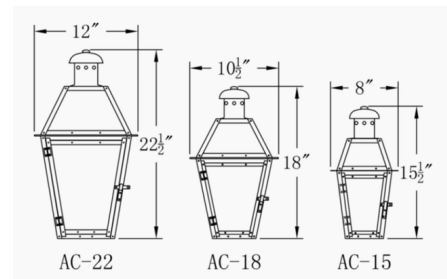

By The CopperSmith

Description

The Arcadia Outdoor Wall Light's intricate design pays homage to lantern lights of yesteryear. Constructed of Copper, the Arcadia's traditional lantern flare is heightened by a collections of clear glass panels that surround the inner workings. Place this sconce wherever an extra touch of classicism is needed.

Shown in antique copper

Specifications

COLOR	N/A
BODY FINISH	Antique Copper
WATTAGE	9W
DIMMER	Standard 120V
DIMENSIONS	8"W x 15.5"H x 6"D
BULB NOT INCLUDED	1 x B10/Candelabra (E12)/9W/120V LED
OTHER BULB OPTIONS	1 x B10/Candelabra (E12)/60W/120V Incandescent 1 x CA10/Candelabra (E12)/120V LED