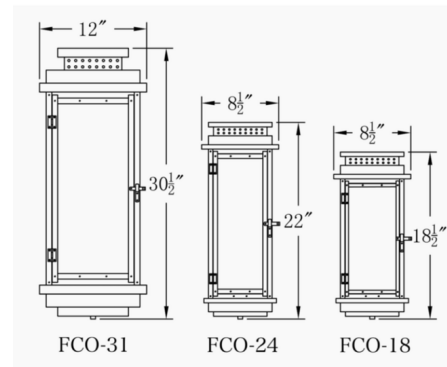

### Specifications

COLOR	Clear
BODY FINISH	Antique Copper
WATTAGE	18W
DIMMER	Standard 120V
DIMENSIONS	8.5"W x 18.5"H x 8.25"D
BULB NOT INCLUDED	2 x B10/Candelabra (E12)/9W/120V LED
OTHER BULB OPTIONS	2 x B10/Candelabra (E12)/60W/120V Incandescent