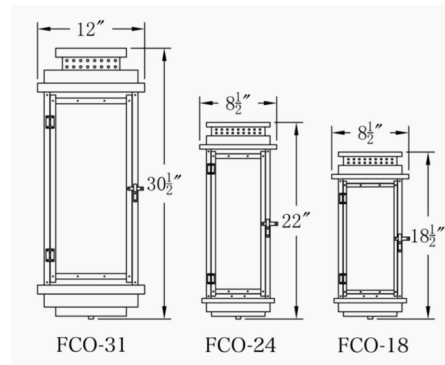

Description

The Contempo Flush Outdoor Wall Light is the grandfather clock of the lighting world. Steeped in Classicism, the Contempo utilizes a traditional lantern design to fulfill its destiny. Constructed of Copper and surround by clear glass panes, the Contempo works effortlessly in a variety of applications.

Shown in antique copper / clear

Specifications

COLOR	Clear
BODY FINISH	Antique Copper
WATTAGE	18W
DIMMER	Standard 120V
DIMENSIONS	8.5"W x 18.5"H x 8.25"D
BULB NOT INCLUDED	2 x B10/Candelabra (E12)/9W/120V LED
OTHER BULB OPTIONS	2 x B10/Candelabra (E12)/60W/120V Incandescent