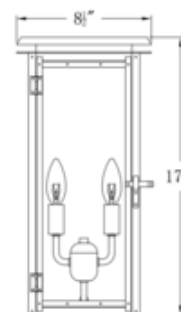

COMPANY

PROJECT

FIXTURE TYPE

APPROVED BY

DATE