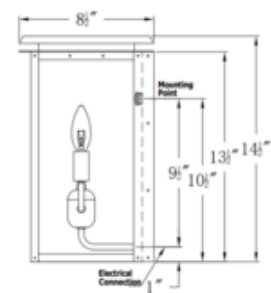

COMPANY

PROJECT

FIXTURE TYPE

APPROVED BY

DATE