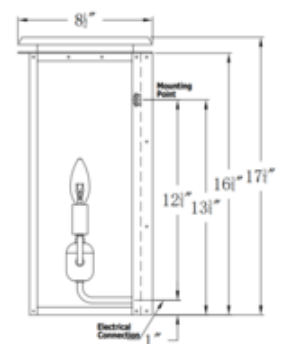

COMPANY

PROJECT

FIXTURE TYPE

APPROVED BY

DATE