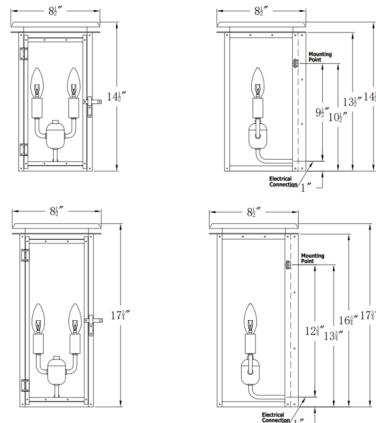

Shown in antique copper / clear

Specifications

COLOR	Clear
BODY FINISH	Antique Copper
WATTAGE	18W
DIMMER	Standard 120V
DIMENSIONS	8.5"W x 14.5"H x 8.5"D
BULB NOT INCLUDED	2 x B10/Candelabra (E12)/9W/120V LED
OTHER BULB OPTIONS	2 x B10/Candelabra (E12)/60W/120V Incandescent 2 x CA10/Candelabra (E12)/120V LED