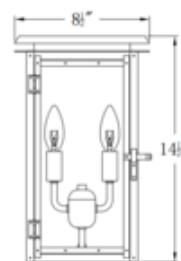

COMPANY

PROJECT

FIXTURE TYPE

APPROVED BY

DATE