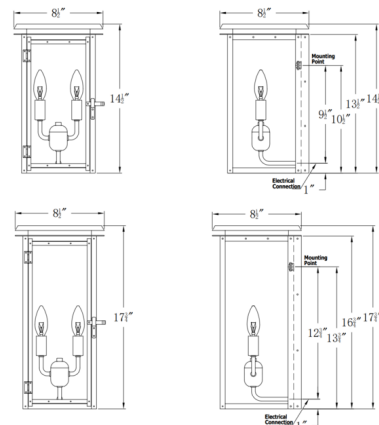

Shown in antique copper / clear

Specifications

COLOR	Clear
BODY FINISH	Antique Copper
WATTAGE	18W
DIMMER	Standard 120V
DIMENSIONS	8.5"W x 14.5"H x 8.5"D
BULB NOT INCLUDED	2 x B10/Candelabra (E12)/9W/120V LED
OTHER BULB OPTIONS	2 x B10/Candelabra (E12)/60W/120V Incandescent 2 x CA10/Candelabra (E12)/120V LED