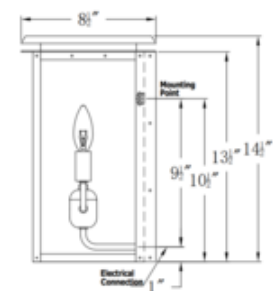

COMPANY

PROJECT

FIXTURE TYPE

APPROVED BY

DATE