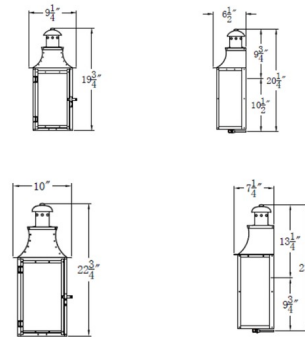

Shown in antique copper / clear

Specifications

COLOR	Clear
BODY FINISH	Antique Copper
WATTAGE	18W
DIMMER	Standard 120V
DIMENSIONS	9"W x 19.75"H x 6.5"D
BULB NOT INCLUDED	2 x B10/Candelabra (E12)/9W/120V LED
OTHER BULB OPTIONS	2 x B10/Candelabra (E12)/60W/120V Incandescent 2 x CA10/Candelabra (E12)/120V LED