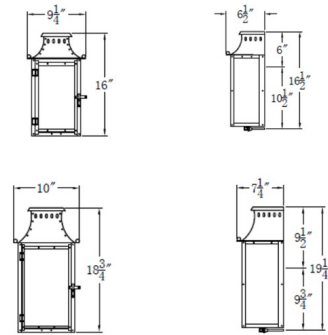

### Specifications

|                    |   |
|--------------------|---|
| COLOR              | Clear   |
| BODY FINISH        | Antique Copper  |
| WATTAGE            | 18W   |
| DIMMER             | Standard 120V   |
| DIMENSIONS         | 9.25"W x 16"H x 6.5"D   |
| BULB NOT INCLUDED  | 2 x B10/Candelabra (E12)/9W/120V LED  |
| OTHER BULB OPTIONS | 2 x CA10/Candelabra (E12)/60W/120V Incandescent<br>2 x CA10/Candelabra (E12)/120V LED |