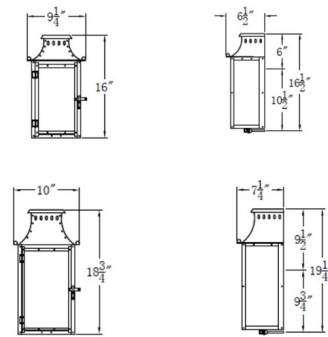

Shown in antique copper / clear

Specifications

COLOR	Clear
BODY FINISH	Antique Copper
WATTAGE	18W
DIMMER	Standard 120V
DIMENSIONS	9.25"W x 16"H x 6.5"D
BULB NOT INCLUDED	2 x B10/Candelabra (E12)/9W/120V LED
OTHER BULB OPTIONS	2 x B10/Candelabra (E12)/60W/120V Incandescent 2 x CA10/Candelabra (E12)/120V LED