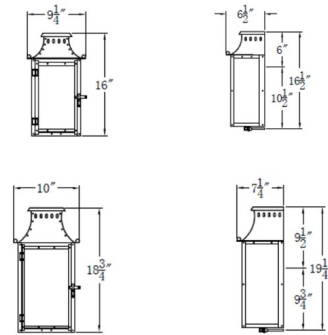

Shown in antique copper / clear

Specifications

COLOR	Clear
BODY FINISH	Antique Copper
WATTAGE	18W
DIMMER	Standard 120V
DIMENSIONS	9.25"W x 16"H x 6.5"D
BULB NOT INCLUDED	2 x B10/Candelabra (E12)/9W/120V LED
OTHER BULB OPTIONS	2 x CA10/Candelabra (E12)/60W/120V Incandescent 2 x CA10/Candelabra (E12)/120V LED