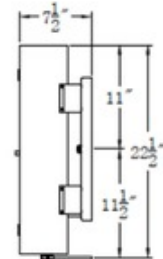

Shown in: Antique Copper / Clear

SHADE COLOR	Clear
BODY FINISH	Antique Copper
WATTAGE	18W
DIMMER	Standard 120V
DIMENSIONS	8"W x 18.5"H x 7.5"D
BULB NOT INCLUDED	
LAMP	2 x B10/Candelabra (E12)/9W/120V LED 2 x B10/Candelabra (E12)/60W/120V Incandescent 2 x CA10/Candelabra (E12)/120V LED