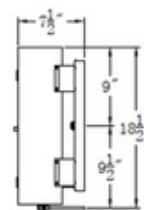

Shown in: Antique Copper / Clear

SHADE COLOR	Clear
BODY FINISH	Antique Copper
WATTAGE	18W
DIMMER	Standard 120V
DIMENSIONS	8"W x 18.5"H x 7.5"D
BULB NOT INCLUDED	
LAMP	2 x B10/Candelabra (E12)/9W/120V LED 2 x B10/Candelabra (E12)/60W/120V Incandescent 2 x CA10/Candelabra (E12)/120V LED