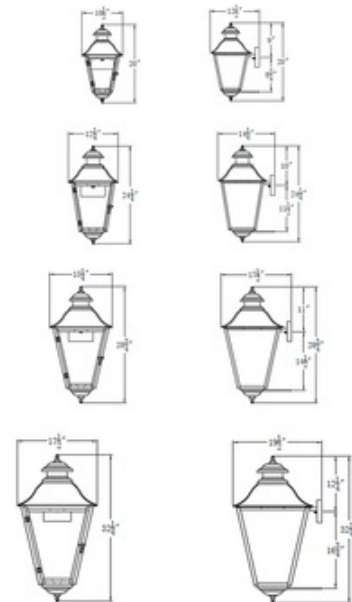

BRAND

The CopperSmith

DESCRIPTION

The State Street Outdoor Wall Light's Copper frame shines with elegance. Rooted in Classicism, the State Street pays homage to the past with its traditional lantern design. Clear Glass panes surround the inner workings of the State Street and add an extra dose of sophistication the the piece. Place the State Street anyplace where a touch a traditionalism is needed. Available in four sizes. Wet location rated. UL listed.

Shown in: Antique Copper

SHADE COLOR	N/A
BODY FINISH	Antique Copper
WATTAGE	10W
DIMMER	Incandescent
DIMENSIONS	10.5"W x 20"H x 12"D
LAMP	2 x B11/Candelabra (E12)/5W/120V LED 2 x B10/Candelabra (E12)/120V LED 2 x B10/Candelabra (E12)/60W/120V Incandescent
ITEM NUMBER	TCS874415