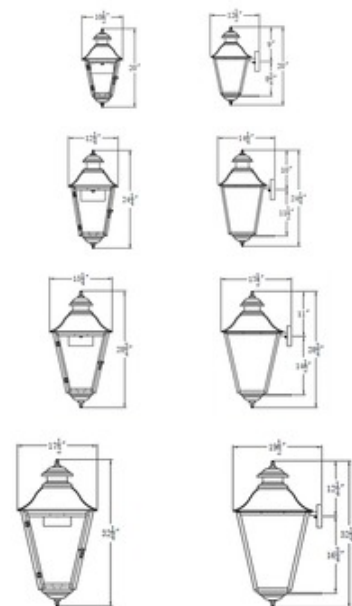

COMPANY	PROJECT	FIXTURE TYPE	APPROVED BY	DATE