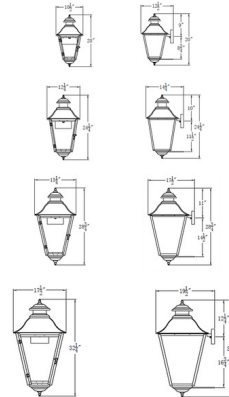

Description

The State Street Outdoor Wall Light's Copper frame shines with elegance. Rooted in Classicism, the State Street pays homage to the past with its traditional lantern design. Clear glass panes surround the inner workings of the State Street and add an extra dose of sophistication the the piece. Place the State Street anyplace where a touch a traditionalism is needed.

Shown in antique copper / clear

Specifications

COLOR	Clear
BODY FINISH	Antique Copper
WATTAGE	18W
DIMMER	Standard 120V
DIMENSIONS	10.5"W x 20"H x 12"D
BULB NOT INCLUDED	2 x B10/Candelabra (E12)/9W/120V LED
OTHER BULB OPTIONS	2 x B10/Candelabra (E12)/60W/120V Incandescent 2 x CA10/Candelabra (E12)/120V LED