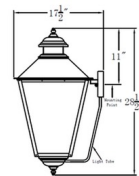

Shown in antique copper / clear

Specifications

COLOR	Clear
BODY FINISH	Antique Copper
WATTAGE	18W
DIMMER	Standard 120V
DIMENSIONS	10.5"W x 18.75"H x 12"D
BULB NOT INCLUDED	2 x B10/Candelabra (E12)/9W/120V LED
OTHER BULB OPTIONS	2 x B10/Candelabra (E12)/60W/120V Incandescent 2 x CA10/Candelabra (E12)/120V LED