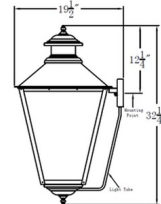

Description

The Adams Street Outdoor Wall Light's Copper frame shines with elegance. Rooted in Classicism, the Adams Street pays homage to the past with its traditional lantern design. Clear glass panes surround the inner workings of the Adams Street and add an extra dose of sophistication the the piece. Place the Adams Street anyplace where a touch a traditionalism is needed.

Shown in antique copper / clear

Specifications

COLOR	Clear
BODY FINISH	Antique Copper
WATTAGE	18W
DIMMER	Standard 120V
DIMENSIONS	10.5"W x 18.75"H x 12"D
BULB NOT INCLUDED	2 x B10/Candelabra (E12)/9W/120V LED
OTHER BULB OPTIONS	2 x B10/Candelabra (E12)/60W/120V Incandescent 2 x CA10/Candelabra (E12)/120V LED