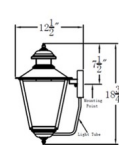

Shown in antique copper / clear

Specifications

COLOR	Clear
BODY FINISH	Antique Copper
WATTAGE	18W
DIMMER	Standard 120V
DIMENSIONS	10.5"W x 18.75"H x 12"D
BULB NOT INCLUDED	2 x B10/Candelabra (E12)/9W/120V LED
OTHER BULB OPTIONS	2 x B10/Candelabra (E12)/60W/120V Incandescent 2 x CA10/Candelabra (E12)/120V LED