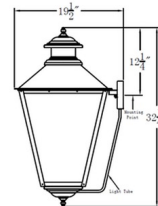

Description

The Adams Street Outdoor Wall Light's Copper frame shines with elegance. Rooted in Classicism, the Adams Street pays homage to the past with its traditional lantern design. Clear glass panes surround the inner workings of the Adams Street and add an extra dose of sophistication the the piece. Place the Adams Street anyplace where a touch a traditionalism is needed.

Shown in antique copper / clear

Specifications

COLOR	Clear
BODY FINISH	Antique Copper
WATTAGE	18W
DIMMER	Standard 120V
DIMENSIONS	10.5"W x 18.75"H x 12"D
BULB NOT INCLUDED	2 x B10/Candelabra (E12)/9W/120V LED
OTHER BULB OPTIONS	2 x B10/Candelabra (E12)/60W/120V Incandescent 2 x CA10/Candelabra (E12)/120V LED