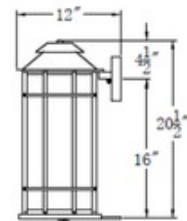

COMPANY

PROJECT

FIXTURE TYPE

APPROVED BY

DATE