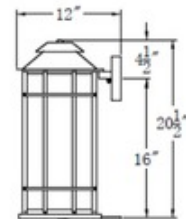

COMPANY

PROJECT

FIXTURE TYPE

APPROVED BY

DATE