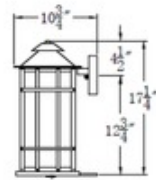

COMPANY

PROJECT

FIXTURE TYPE

APPROVED BY

DATE