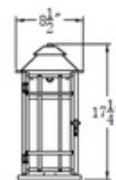

COMPANY

PROJECT

FIXTURE TYPE

APPROVED BY

DATE