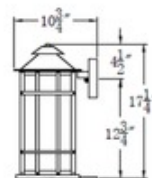

COMPANY

PROJECT

FIXTURE TYPE

APPROVED BY

DATE