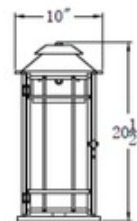

COMPANY

PROJECT

FIXTURE TYPE

APPROVED BY

DATE