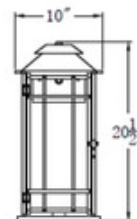

COMPANY

PROJECT

FIXTURE TYPE

APPROVED BY

DATE