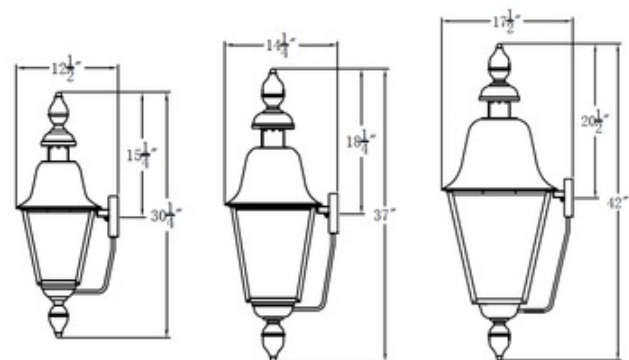

**BRAND**

The CopperSmith

**DESCRIPTION**

The Belmont Outdoor Wall Light's traditional lantern style pays homage to the lights of yesteryear. A Copper frame with ornate details houses panes of Clear Glass that protect the inner workings of the Belmont. Place this sconce anyplace where a touch of traditionalism is needed. Available in three sizes. Wet location rated. UL listed.

*Shown in: Antique Copper*

<b>SHADE COLOR</b>	N/A
<b>BODY FINISH</b>	Antique Copper
<b>WATTAGE</b>	10W
<b>DIMMER</b>	Incandescent
<b>DIMENSIONS</b>	10.5"W x 30"H x 12"D
<b>LAMP</b>	2 x B11/Candelabra (E12)/5W/120V LED 2 x B10/Candelabra (E12)/120V LED 2 x B10/Candelabra (E12)/60W/120V Incandescent