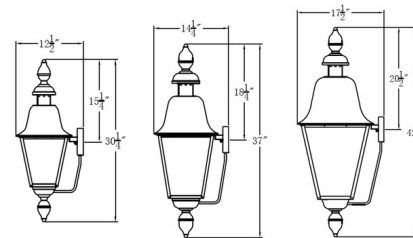

### Specifications

COLOR	Clear
BODY FINISH	Antique Copper
WATTAGE	18W
DIMMER	Standard 120V
DIMENSIONS	10.5"W x 30.25"H x 12"D
BULB NOT INCLUDED	2 x B10/Candelabra (E12)/9W/120V LED
OTHER BULB OPTIONS	2 x B10/Candelabra (E12)/60W/120V Incandescent 2 x CA10/Candelabra (E12)/120V LED