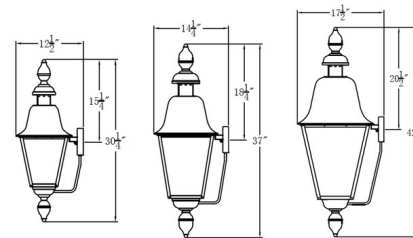

Description

The Belmont Outdoor Wall Light's traditional lantern style pays homage to the lights of yesteryear. A Copper frame with ornate details houses panes of clear glass that protect the inner workings of the Belmont. Place this sconce anyplace where a touch of traditionalism is needed.

Shown in antique copper / clear

Specifications

COLOR	Clear
BODY FINISH	Antique Copper
WATTAGE	27W
DIMMER	Standard 120V
DIMENSIONS	13.5"W x 42"H x 17"D
BULB NOT INCLUDED	3 x B10/Candelabra (E12)/9W/120V LED
OTHER BULB OPTIONS	3 x B10/Candelabra (E12)/60W/120V Incandescent 3 x CA10/Candelabra (E12)/120V LED