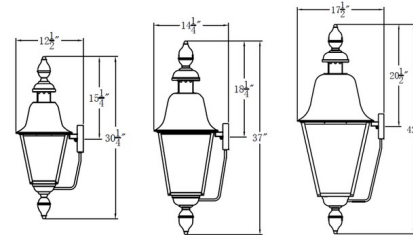

Description

The Belmont Outdoor Wall Light's traditional lantern style pays homage to the lights of yesteryear. A Copper frame with ornate details houses panes of clear glass that protect the inner workings of the Belmont. Place this sconce anyplace where a touch of traditionalism is needed.

Shown in antique copper / clear

Specifications

COLOR	Clear
BODY FINISH	Antique Copper
WATTAGE	27W
DIMMER	Standard 120V
DIMENSIONS	13.5"W x 42"H x 17"D
BULB NOT INCLUDED	3 x B10/Candelabra (E12)/9W/120V LED
OTHER BULB OPTIONS	3 x CA10/Candelabra (E12)/60W/120V Incandescent 3 x CA10/Candelabra (E12)/120V LED