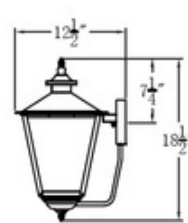

COMPANY

PROJECT

FIXTURE TYPE

APPROVED BY

DATE