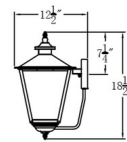

Description

The Conception Outdoor Wall Light's Copper frame shines with elegance. Rooted in Classicism, the Conception pays homage to the past with its traditional lantern design. Clear glass panes surround the inner workings of the Conception and add an extra dose of sophistication the the piece. Place the Conception anyplace where a touch a traditionalism is needed.

Shown in antique copper / clear

Specifications

COLOR	Clear
BODY FINISH	Antique Copper
WATTAGE	18W
DIMMER	Standard 120V
DIMENSIONS	10.5"W x 18.5"H x 12"D
BULB NOT INCLUDED	2 x B10/Candelabra (E12)/9W/120V LED
OTHER BULB OPTIONS	2 x B10/Candelabra (E12)/60W/120V Incandescent 2 x CA10/Candelabra (E12)/120V LED