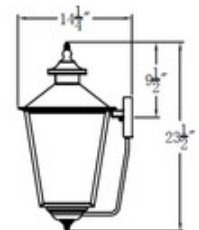

COMPANY

PROJECT

FIXTURE TYPE

APPROVED BY

DATE