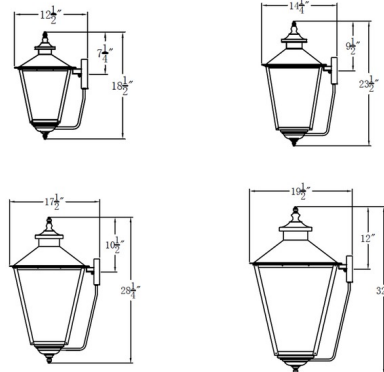

Description

The Conception Outdoor Wall Light's Copper frame shines with elegance. Rooted in Classicism, the Conception pays homage to the past with its traditional lantern design. Clear glass panes surround the inner workings of the Conception and add an extra dose of sophistication the the piece. Place the Conception anyplace where a touch a traditionalism is needed.

Shown in antique copper / clear

Specifications

COLOR	Clear
BODY FINISH	Antique Copper
WATTAGE	18W
DIMMER	Standard 120V
DIMENSIONS	10.5"W x 18.5"H x 12"D
BULB NOT INCLUDED	2 x B10/Candelabra (E12)/9W/120V LED
OTHER BULB OPTIONS	2 x B10/Candelabra (E12)/60W/120V Incandescent 2 x CA10/Candelabra (E12)/120V LED