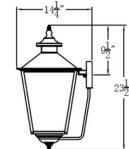

Description

The Conception Outdoor Wall Light's Copper frame shines with elegance. Rooted in Classicism, the Conception pays homage to the past with its traditional lantern design. Clear glass panes surround the inner workings of the Conception and add an extra dose of sophistication the the piece. Place the Conception anyplace where a touch a traditionalism is needed.

Shown in antique copper / clear

Specifications

COLOR	Clear
BODY FINISH	Antique Copper
WATTAGE	18W
DIMMER	Standard 120V
DIMENSIONS	10.5"W x 18.5"H x 12"D
BULB NOT INCLUDED	2 x B10/Candelabra (E12)/9W/120V LED
OTHER BULB OPTIONS	2 x B10/Candelabra (E12)/60W/120V Incandescent 2 x CA10/Candelabra (E12)/120V LED