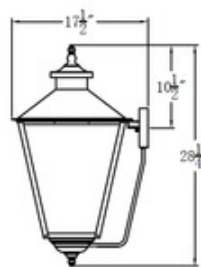

COMPANY

PROJECT

FIXTURE TYPE

APPROVED BY

DATE