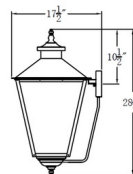

Description

The Conception Outdoor Wall Light's Copper frame shines with elegance. Rooted in Classicism, the Conception pays homage to the past with its traditional lantern design. Clear glass panes surround the inner workings of the Conception and add an extra dose of sophistication the the piece. Place the Conception anyplace where a touch a traditionalism is needed.

Shown in antique copper / clear

Specifications

COLOR	Clear
BODY FINISH	Antique Copper
WATTAGE	18W
DIMMER	Standard 120V
DIMENSIONS	10.5"W x 18.5"H x 12"D
BULB NOT INCLUDED	2 x B10/Candelabra (E12)/9W/120V LED
OTHER BULB OPTIONS	2 x B10/Candelabra (E12)/60W/120V Incandescent 2 x CA10/Candelabra (E12)/120V LED