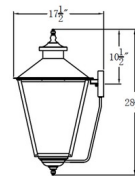

Description

The Conception Outdoor Wall Light's Copper frame shines with elegance. Rooted in Classicism, the Conception pays homage to the past with its traditional lantern design. Clear glass panes surround the inner workings of the Conception and add an extra dose of sophistication the the piece. Place the Conception anyplace where a touch a traditionalism is needed.

Shown in antique copper / clear

Specifications

COLOR	Clear
BODY FINISH	Antique Copper
WATTAGE	18W
DIMMER	Standard 120V
DIMENSIONS	10.5"W x 18.5"H x 12"D
BULB NOT INCLUDED	2 x B10/Candelabra (E12)/9W/120V LED
OTHER BULB OPTIONS	2 x B10/Candelabra (E12)/60W/120V Incandescent 2 x CA10/Candelabra (E12)/120V LED