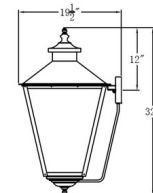

Description

The Conception Outdoor Wall Light's Copper frame shines with elegance. Rooted in Classicism, the Conception pays homage to the past with its traditional lantern design. Clear glass panes surround the inner workings of the Conception and add an extra dose of sophistication the the piece. Place the Conception anyplace where a touch a traditionalism is needed.

Shown in antique copper / clear

Specifications

COLOR	Clear
BODY FINISH	Antique Copper
WATTAGE	18W
DIMMER	Standard 120V
DIMENSIONS	10.5"W x 18.5"H x 12"D
BULB NOT INCLUDED	2 x B10/Candelabra (E12)/9W/120V LED
OTHER BULB OPTIONS	2 x B10/Candelabra (E12)/60W/120V Incandescent 2 x CA10/Candelabra (E12)/120V LED