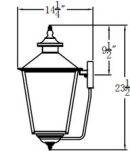

Description

The Conception Outdoor Wall Light's Copper frame shines with elegance. Rooted in Classicism, the Conception pays homage to the past with its traditional lantern design. Clear glass panes surround the inner workings of the Conception and add an extra dose of sophistication the the piece. Place the Conception anyplace where a touch a traditionalism is needed.

Shown in antique copper / clear

Specifications

COLOR	Clear
BODY FINISH	Antique Copper
WATTAGE	18W
DIMMER	Standard 120V
DIMENSIONS	10.5"W x 18.5"H x 12"D
BULB NOT INCLUDED	2 x B10/Candelabra (E12)/9W/120V LED
OTHER BULB OPTIONS	2 x B10/Candelabra (E12)/60W/120V Incandescent 2 x CA10/Candelabra (E12)/120V LED