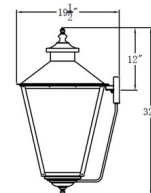

Description

The Conception Outdoor Wall Light's Copper frame shines with elegance. Rooted in Classicism, the Conception pays homage to the past with its traditional lantern design. Clear glass panes surround the inner workings of the Conception and add an extra dose of sophistication the the piece. Place the Conception anyplace where a touch a traditionalism is needed.

Shown in antique copper / clear

Specifications

COLOR	Clear
BODY FINISH	Antique Copper
WATTAGE	18W
DIMMER	Standard 120V
DIMENSIONS	10.5"W x 18.5"H x 12"D
BULB NOT INCLUDED	2 x B10/Candelabra (E12)/9W/120V LED
OTHER BULB OPTIONS	2 x B10/Candelabra (E12)/60W/120V Incandescent 2 x CA10/Candelabra (E12)/120V LED