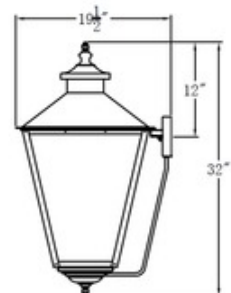

COMPANY

PROJECT

FIXTURE TYPE

APPROVED BY

DATE