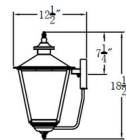

Description

The Conception Outdoor Wall Light's Copper frame shines with elegance. Rooted in Classicism, the Conception pays homage to the past with its traditional lantern design. Clear glass panes surround the inner workings of the Conception and add an extra dose of sophistication the the piece. Place the Conception anyplace where a touch a traditionalism is needed.

Shown in antique copper / clear

Specifications

COLOR	Clear
BODY FINISH	Antique Copper
WATTAGE	18W
DIMMER	Standard 120V
DIMENSIONS	10.5"W x 18.5"H x 12"D
BULB NOT INCLUDED	2 x B10/Candelabra (E12)/9W/120V LED
OTHER BULB OPTIONS	2 x B10/Candelabra (E12)/60W/120V Incandescent 2 x CA10/Candelabra (E12)/120V LED