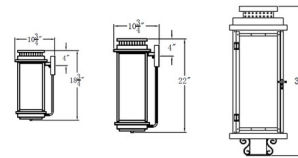

### Specifications

COLOR	Clear
BODY FINISH	Antique Copper
WATTAGE	18W
DIMMER	Standard 120V
DIMENSIONS	8.5"W x 18.75"H x 10.5"D
BULB NOT INCLUDED	2 x B10/Candelabra (E12)/9W/120V LED
OTHER BULB OPTIONS	2 x B10/Candelabra (E12)/60W/120V Incandescent 2 x CA10/Candelabra (E12)/120V LED