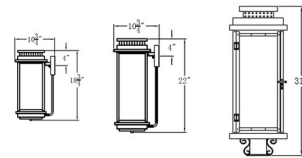

### Specifications

COLOR	Clear
BODY FINISH	Antique Copper
WATTAGE	18W
DIMMER	Standard 120V
DIMENSIONS	8.5"W x 18.75"H x 10.5"D
BULB NOT INCLUDED	2 x B10/Candelabra (E12)/9W/120V LED
OTHER BULB OPTIONS	2 x B10/Candelabra (E12)/60W/120V Incandescent 2 x CA10/Candelabra (E12)/120V LED