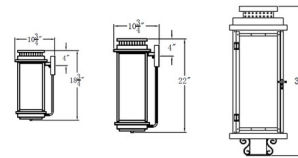

Lightology

lightology.com
866-954-4489
07-07-26

Project: _____

Company: _____

Location: _____ Fixture Type: _____

SPEC #: **TCS874439**

Approved On: _____ Approved By: _____

Contempo Outdoor Wall Light By The CopperSmith

Description

The Contempo Outdoor Wall Light is the grandfather clock of the lighting world. Steeped in Classicism, the Contempo utilizes a traditional lantern design to fulfill its destiny. Constructed of Copper and surround by clear glass panes, the Contempo works effortlessly in a variety of applications.

Specifications

COLOR	Clear
BODY FINISH	Antique Copper
WATTAGE	18W
DIMMER	Standard 120V
DIMENSIONS	8.5"W x 18.75"H x 10.5"D
BULB NOT INCLUDED	2 x B10/Candelabra (E12)/9W/120V LED
OTHER BULB OPTIONS	2 x B10/Candelabra (E12)/60W/120V Incandescent 2 x CA10/Candelabra (E12)/120V LED

CLICK TO VIEW PRODUCT

Notes: