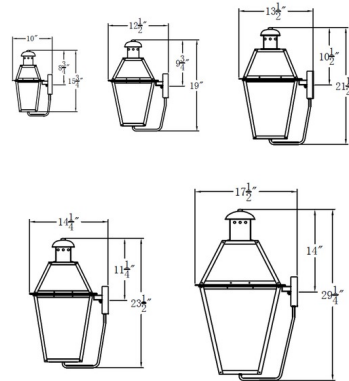

Shown in antique copper / clear

Specifications

COLOR	Clear
BODY FINISH	Antique Copper
WATTAGE	9W
DIMMER	Standard 120V
DIMENSIONS	8"W x 15.5"H x 9.5"D
BULB NOT INCLUDED	1 x B10/Candelabra (E12)/9W/120V LED
OTHER BULB OPTIONS	1 x B10/Candelabra (E12)/60W/120V Incandescent 1 x CA10/Candelabra (E12)/120V LED