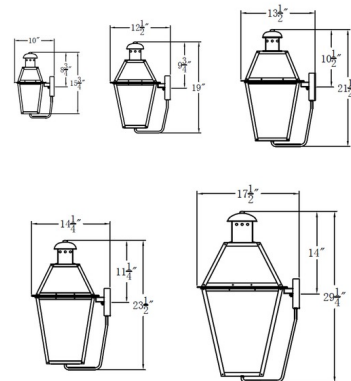

Shown in antique copper / clear

Specifications

COLOR	Clear
BODY FINISH	Antique Copper
WATTAGE	9W
DIMMER	Standard 120V
DIMENSIONS	8"W x 15.5"H x 9.5"D
BULB NOT INCLUDED	1 x B10/Candelabra (E12)/9W/120V LED
OTHER BULB OPTIONS	1 x B10/Candelabra (E12)/60W/120V Incandescent 1 x CA10/Candelabra (E12)/120V LED