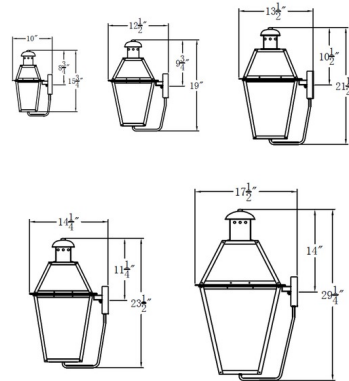

Shown in antique copper / clear

Specifications

COLOR	Clear
BODY FINISH	Antique Copper
WATTAGE	18W
DIMMER	Standard 120V
DIMENSIONS	12"W x 22.5"H x 14"D
BULB NOT INCLUDED	2 x B10/Candelabra (E12)/9W/120V LED
OTHER BULB OPTIONS	2 x B10/Candelabra (E12)/60W/120V Incandescent 2 x CA10/Candelabra (E12)/120V LED