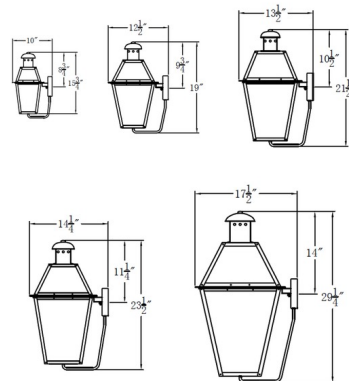

Shown in antique copper / clear

Specifications

COLOR	Clear
BODY FINISH	Antique Copper
WATTAGE	27W
DIMMER	Standard 120V
DIMENSIONS	15.5"W x 28"H x 17"D
BULB NOT INCLUDED	3 x B10/Candelabra (E12)/9W/120V LED
OTHER BULB OPTIONS	3 x B10/Candelabra (E12)/60W/120V Incandescent 3 x CA10/Candelabra (E12)/120V LED