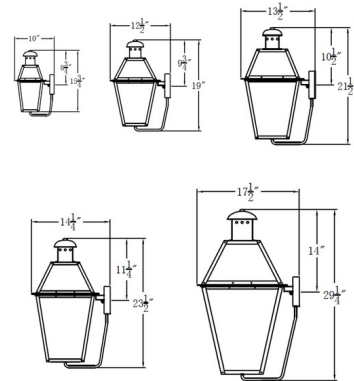

Description

The Georgetown Outdoor Wall Light's Copper frame shines with elegance. Rooted in Classicism, the Georgetown pays homage to the past with its traditional lantern design. Clear glass panes surround the inner workings of the Georgetown and add an extra dose of sophistication the the piece. Place the Georgetown anyplace where a touch a traditionalism is needed.

Shown in antique copper / clear

Specifications

COLOR	Clear
BODY FINISH	Antique Copper
WATTAGE	27W
DIMMER	Standard 120V
DIMENSIONS	20.5"W x 36"H x 23.5"D
BULB NOT INCLUDED	3 x B10/Candelabra (E12)/9W/120V LED
OTHER BULB OPTIONS	3 x B10/Candelabra (E12)/60W/120V Incandescent 3 x CA10/Candelabra (E12)/120V LED