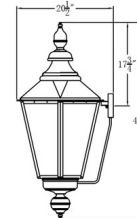

Lightology

lightology.com
866-954-4489
04-12-26

Project: _____

Company: _____

Location: _____ Fixture Type: _____

SPEC #: **TCS874452**

Approved On: _____ Approved By: _____

Eslava Outdoor Wall Light By The CopperSmith

Description

The Eslava Wall Outdoor Light's traditional lantern style pays homage to the lights of yesteryear. A Copper frame with ornate details houses panes of clear glass that protect the inner workings of the Eslava. Place this sconce anywhere where a touch of traditionalism is needed.

Shown in antique copper / clear

Specifications

COLOR	Clear
BODY FINISH	Antique Copper
WATTAGE	18W
DIMMER	Standard 120V
DIMENSIONS	13"W x 26"H x 13.5"D
BULB NOT INCLUDED	2 x B10/Candelabra (E12)/9W/120V LED
OTHER BULB OPTIONS	2 x B10/Candelabra (E12)/60W/120V Incandescent 2 x CA10/Candelabra (E12)/120V LED