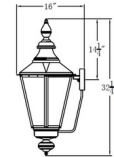

### Description

The Eslava Wall Outdoor Light's traditional lantern style pays homage to the lights of yesteryear. A Copper frame with ornate details houses panes of clear glass that protect the inner workings of the Eslava. Place this sconce anywhere where a touch of traditionalism is needed.

### Specifications

|                    |  |
|--------------------|--|
| COLOR              | Clear  |
| BODY FINISH        | Antique Copper   |
| WATTAGE            | 18W  |
| DIMMER             | Standard 120V  |
| DIMENSIONS         | 13"W x 26"H x 13.5"D   |
| BULB NOT INCLUDED  | 2 x B10/Candelabra (E12)/9W/120V LED   |
| OTHER BULB OPTIONS | 2 x B10/Candelabra (E12)/60W/120V Incandescent<br>2 x CA10/Candelabra (E12)/120V LED |