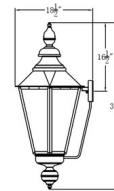

### Description

The Eslava Wall Outdoor Light's traditional lantern style pays homage to the lights of yesteryear. A Copper frame with ornate details houses panes of clear glass that protect the inner workings of the Eslava. Place this sconce anywhere where a touch of traditionalism is needed.

### Specifications

|                    |  |
|--------------------|--|
| COLOR              | Clear  |
| BODY FINISH        | Antique Copper   |
| WATTAGE            | 18W  |
| DIMMER             | Standard 120V  |
| DIMENSIONS         | 13"W x 26"H x 13.5"D   |
| BULB NOT INCLUDED  | 2 x B10/Candelabra (E12)/9W/120V LED   |
| OTHER BULB OPTIONS | 2 x B10/Candelabra (E12)/60W/120V Incandescent<br>2 x CA10/Candelabra (E12)/120V LED |