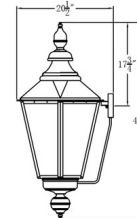

### Description

The Eslava Wall Outdoor Light's traditional lantern style pays homage to the lights of yesteryear. A Copper frame with ornate details houses panes of clear glass that protect the inner workings of the Eslava. Place this sconce anywhere where a touch of traditionalism is needed.

### Specifications

|                    |  |
|--------------------|--|
| COLOR              | Clear  |
| BODY FINISH        | Antique Copper   |
| WATTAGE            | 18W  |
| DIMMER             | Standard 120V  |
| DIMENSIONS         | 13"W x 26"H x 13.5"D   |
| BULB NOT INCLUDED  | 2 x B10/Candelabra (E12)/9W/120V LED   |
| OTHER BULB OPTIONS | 2 x B10/Candelabra (E12)/60W/120V Incandescent<br>2 x CA10/Candelabra (E12)/120V LED |