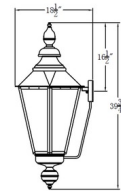

Lightology

lightology.com
866-954-4489
04-12-26

Project: _____

Company: _____

Location: _____ Fixture Type: _____

SPEC #: **TCS874452**

Approved On: _____ Approved By: _____

Eslava Outdoor Wall Light By The CopperSmith

Description

The Eslava Wall Outdoor Light's traditional lantern style pays homage to the lights of yesteryear. A Copper frame with ornate details houses panes of clear glass that protect the inner workings of the Eslava. Place this sconce anywhere where a touch of traditionalism is needed.

Shown in antique copper / clear

Specifications

COLOR	Clear
BODY FINISH	Antique Copper
WATTAGE	18W
DIMMER	Standard 120V
DIMENSIONS	13"W x 26"H x 13.5"D
BULB NOT INCLUDED	2 x B10/Candelabra (E12)/9W/120V LED
OTHER BULB OPTIONS	2 x B10/Candelabra (E12)/60W/120V Incandescent 2 x CA10/Candelabra (E12)/120V LED