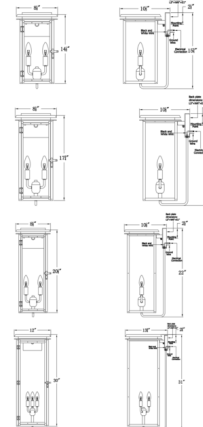

Shown in antique copper / clear

Specifications

COLOR	Clear
BODY FINISH	Antique Copper
WATTAGE	18W
DIMMER	Standard 120V
DIMENSIONS	8.5"W x 14.5"H x 10.5"D
BULB NOT INCLUDED	2 x B10/Candelabra (E12)/9W/120V LED
OTHER BULB OPTIONS	2 x B10/Candelabra (E12)/60W/120V Incandescent 2 x CA10/Candelabra (E12)/120V LED