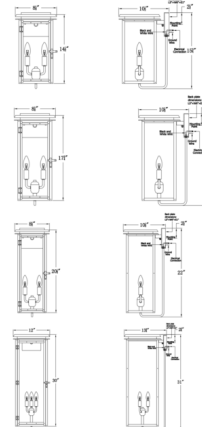

Shown in antique copper / clear

Specifications

COLOR	Clear
BODY FINISH	Antique Copper
WATTAGE	18W
DIMMER	Standard 120V
DIMENSIONS	8.5"W x 14.5"H x 10.5"D
BULB NOT INCLUDED	2 x B10/Candelabra (E12)/9W/120V LED
OTHER BULB OPTIONS	2 x B10/Candelabra (E12)/60W/120V Incandescent 2 x CA10/Candelabra (E12)/120V LED