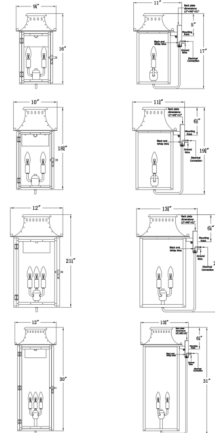

Shown in antique copper / clear

Specifications

COLOR	Clear
BODY FINISH	Antique Copper
WATTAGE	18W
DIMMER	Standard 120V
DIMENSIONS	9"W x 16"H x 9"D
BULB NOT INCLUDED	2 x B10/Candelabra (E12)/9W/120V LED
OTHER BULB OPTIONS	2 x B10/Candelabra (E12)/60W/120V Incandescent 2 x CA10/Candelabra (E12)/120V LED