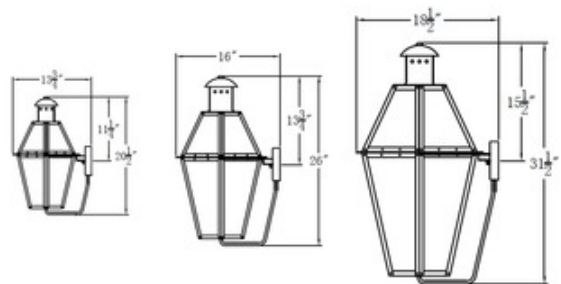

**BRAND**

The CopperSmith

**DESCRIPTION**

The Mt. Vernon Outdoor Wall Light's Copper frame shines with elegance. Rooted in Classicism, the Mt. Vernon pays homage to the past with its traditional lantern design. Clear Glass panes surround the inner workings of the Mt. Vernon and add an extra dose of sophistication the the piece. Place the Mt. Vernon anyplace where a touch a traditionalism is needed. Available in three sizes. Wet location rated. UL listed.

*Shown in: Antique Copper*

<b>SHADE COLOR</b>	N/A
<b>BODY FINISH</b>	Antique Copper
<b>WATTAGE</b>	10W
<b>DIMMER</b>	Incandescent
<b>DIMENSIONS</b>	13"W x 19.5"H x 13.5"D
<b>LAMP</b>	2 x B11/Candelabra (E12)/5W/120V LED 2 x B10/Candelabra (E12)/120V LED 2 x B10/Candelabra (E12)/60W/120V Incandescent