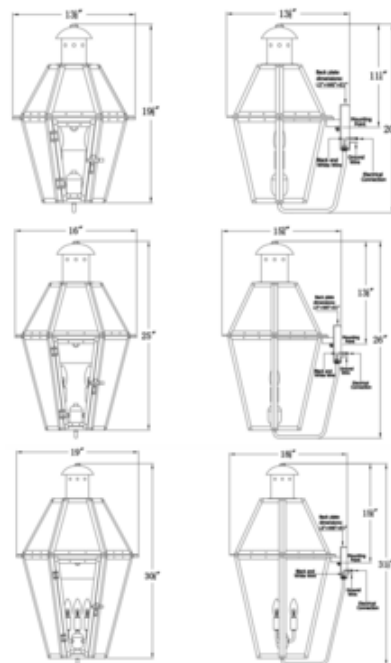

COMPANY	PROJECT	FIXTURE TYPE	APPROVED BY	DATE