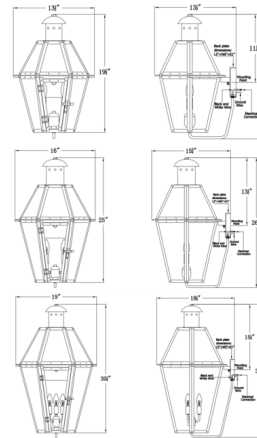

By The CopperSmith

Description

The Mt. Vernon Outdoor Wall Light's Copper frame shines with elegance. Rooted in Classicism, the Mt. Vernon pays homage to the past with its traditional lantern design. Clear glass panes surround the inner workings of the Mt. Vernon and add an extra dose of sophistication the the piece. Place the Mt. Vernon anyplace where a touch a traditionalism is needed.

Shown in antique copper / clear

Specifications

COLOR	Clear
BODY FINISH	Antique Copper
WATTAGE	18W
DIMMER	Standard 120V
DIMENSIONS	13"W x 19.5"H x 13.5"D
BULB NOT INCLUDED	2 x B10/Candelabra (E12)/9W/120V LED
OTHER BULB OPTIONS	2 x B10/Candelabra (E12)/60W/120V Incandescent 2 x CA10/Candelabra (E12)/120V LED