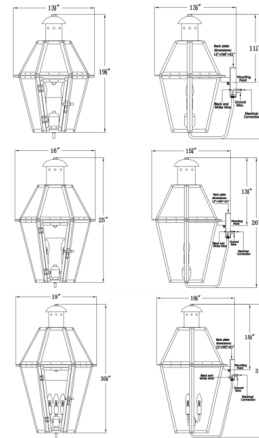

By The CopperSmith

Description

The Mt. Vernon Outdoor Wall Light's Copper frame shines with elegance. Rooted in Classicism, the Mt. Vernon pays homage to the past with its traditional lantern design. Clear glass panes surround the inner workings of the Mt. Vernon and add an extra dose of sophistication the the piece. Place the Mt. Vernon anyplace where a touch a traditionalism is needed.

Shown in antique copper / clear

Specifications

COLOR	Clear
BODY FINISH	Antique Copper
WATTAGE	18W
DIMMER	Standard 120V
DIMENSIONS	13"W x 19.5"H x 13.5"D
BULB NOT INCLUDED	2 x B10/Candelabra (E12)/9W/120V LED
OTHER BULB OPTIONS	2 x B10/Candelabra (E12)/60W/120V Incandescent 2 x CA10/Candelabra (E12)/120V LED