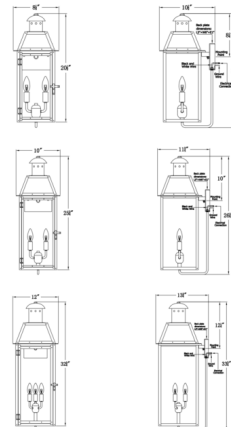

Shown in antique copper / clear

Specifications

COLOR	Clear
BODY FINISH	Antique Copper
WATTAGE	18W
DIMMER	Standard 120V
DIMENSIONS	8.5"W x 21"H x 10.5"D
BULB NOT INCLUDED	2 x B10/Candelabra (E12)/9W/120V LED
OTHER BULB OPTIONS	2 x B10/Candelabra (E12)/60W/120V Incandescent 2 x CA10/Candelabra (E12)/120V LED