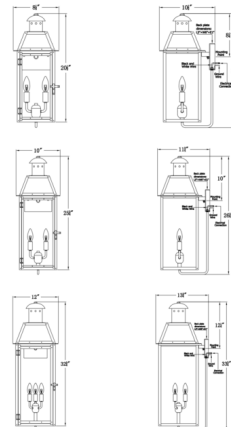

By The CopperSmith

Description

The Oakley Outdoor Wall Light's Copper frame shines with elegance. Rooted in Classicism, the Mt. Oakley pays homage to the past with its traditional lantern design. Clear glass panes surround the inner workings of the Oakley and add an extra dose of sophistication the the piece. Place the Oakley anyplace where a touch a traditionalism is needed.

Shown in antique copper / clear

Specifications

COLOR	Clear
BODY FINISH	Antique Copper
WATTAGE	18W
DIMMER	Standard 120V
DIMENSIONS	8.5"W x 21"H x 10.5"D
BULB NOT INCLUDED	2 x B10/Candelabra (E12)/9W/120V LED
OTHER BULB OPTIONS	2 x B10/Candelabra (E12)/60W/120V Incandescent 2 x CA10/Candelabra (E12)/120V LED