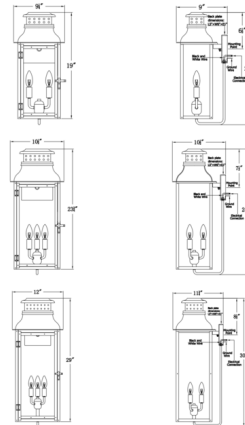

Description

The Palmetto Street Outdoor Wall Light's traditional lantern style pays homage to the lights of yesteryear. A Copper frame with ornate details houses panes of clear glass that protect the inner workings of the Palmetto. Place this sconce anyplace where a touch of traditionalism is needed.

Shown in antique copper / clear

Specifications

COLOR	Clear
BODY FINISH	Antique Copper
WATTAGE	18W
DIMMER	Standard 120V
DIMENSIONS	9"W x 19"H x 9"D
BULB NOT INCLUDED	2 x B10/Candelabra (E12)/9W/120V LED
OTHER BULB OPTIONS	2 x B10/Candelabra (E12)/60W/120V Incandescent 2 x CA10/Candelabra (E12)/120V LED