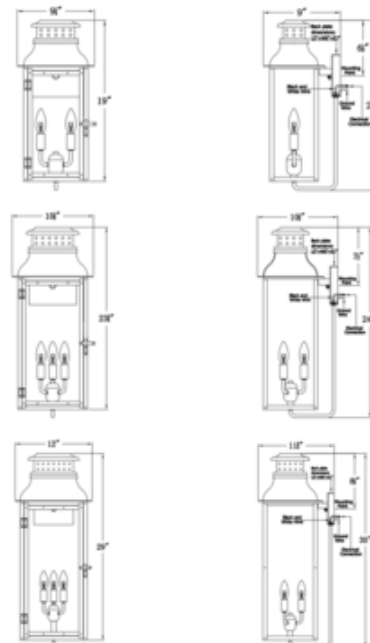

Shown in: Antique Copper / Clear

COMPANY

PROJECT

FIXTURE TYPE

APPROVED BY

DATE