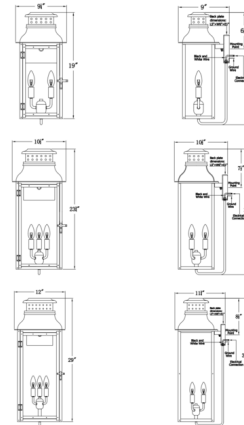

### Specifications

COLOR	Clear
BODY FINISH	Antique Copper
WATTAGE	18W
DIMMER	Standard 120V
DIMENSIONS	9"W x 19"H x 9"D
BULB NOT INCLUDED	2 x B10/Candelabra (E12)/9W/120V LED
OTHER BULB OPTIONS	2 x B10/Candelabra (E12)/60W/120V Incandescent 2 x CA10/Candelabra (E12)/120V LED