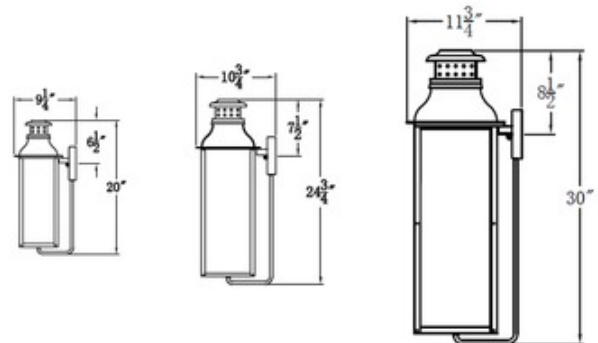

BRAND

The CopperSmith

DESCRIPTION

The Palmetto Outdoor Wall Light's traditional lantern style pays homage to the lights of yesteryear. A Copper frame with ornate details houses panes of Clear Glass that protect the inner workings of the Palmetto. Place this sconce anyplace where a touch of traditionalism is needed. Available in three sizes. Wet location rated. UL listed.

Shown in: Antique Copper

SHADE COLOR	N/A
BODY FINISH	Antique Copper
WATTAGE	10W
DIMMER	Incandescent
DIMENSIONS	9"W x 19"H x 9"D
LAMP	2 x B11/Candelabra (E12)/5W/120V LED 2 x B10/Candelabra (E12)/120V LED 2 x B10/Candelabra (E12)/60W/120V Incandescent