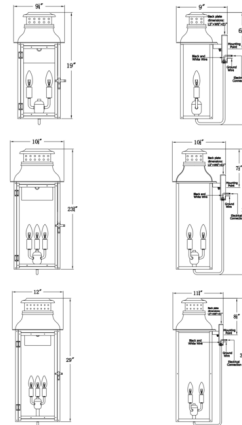

Description

The Palmetto Street Outdoor Wall Light's traditional lantern style pays homage to the lights of yesteryear. A Copper frame with ornate details houses panes of clear glass that protect the inner workings of the Palmetto. Place this sconce anyplace where a touch of traditionalism is needed.

Shown in antique copper / clear

Specifications

COLOR	Clear
BODY FINISH	Antique Copper
WATTAGE	18W
DIMMER	Standard 120V
DIMENSIONS	9"W x 19"H x 9"D
BULB NOT INCLUDED	2 x B10/Candelabra (E12)/9W/120V LED
OTHER BULB OPTIONS	2 x B10/Candelabra (E12)/60W/120V Incandescent 2 x CA10/Candelabra (E12)/120V LED