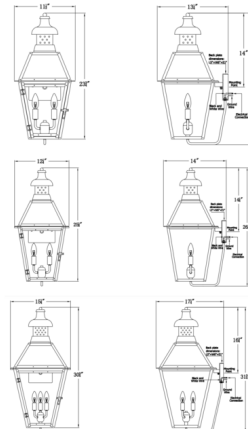

Shown in antique copper / clear

Specifications

COLOR	Clear
BODY FINISH	Antique Copper
WATTAGE	18W
DIMMER	Standard 120V
DIMENSIONS	11.5"W x 23.5"H x 13.5"D
BULB NOT INCLUDED	2 x B10/Candelabra (E12)/9W/120V LED
OTHER BULB OPTIONS	2 x B10/Candelabra (E12)/60W/120V Incandescent 2 x CA10/Candelabra (E12)/120V LED