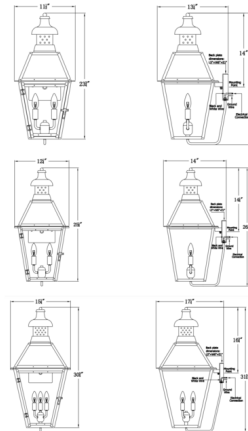

Shown in antique copper / clear

Specifications

COLOR	Clear
BODY FINISH	Antique Copper
WATTAGE	18W
DIMMER	Standard 120V
DIMENSIONS	11.5"W x 23.5"H x 13.5"D
BULB NOT INCLUDED	2 x B10/Candelabra (E12)/9W/120V LED
OTHER BULB OPTIONS	2 x B10/Candelabra (E12)/60W/120V Incandescent 2 x CA10/Candelabra (E12)/120V LED