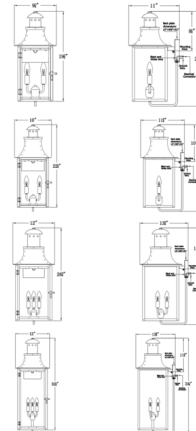

Description

The Somerset Outdoor Wall Light adds a touch of regal traditionalism to your lighting world. Constructed of Copper, the Somerset's rugged durability is heightened by a collection of clear glass panes that protect the inner workings of the fixture. Flank the garage or light up the entry way with the classic Somerset.

Shown in antique copper / clear

Specifications

COLOR	Clear
BODY FINISH	Antique Copper
WATTAGE	18W
DIMMER	Standard 120V
DIMENSIONS	9"W x 20"H x 11"D
BULB NOT INCLUDED	2 x B10/Candelabra (E12)/9W/120V LED
OTHER BULB OPTIONS	2 x B10/Candelabra (E12)/60W/120V Incandescent 2 x CA10/Candelabra (E12)/120V LED