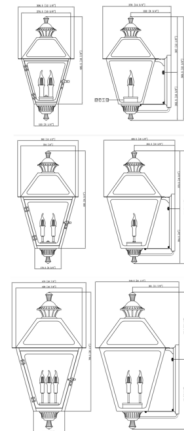

### Description

The Amherst Outdoor Wall Light's elegant design is a warm welcome to those who appreciate timeless style. Constructed of Copper, the Amherst features Brass details that perfectly contrast against the Copper frame. Panes of Clear Glass add protection and give a window into the inner workings of this fixture. Flank your garage or light up the entryway with the regal Amherst. Available in two sizes. Wet location rated. UL listed.

### Specifications

COLOR	Clear
BODY FINISH	Antique Copper
WATTAGE	18W
DIMMER	Standard 120V
DIMENSIONS	12"W x 22.5"H x 15"D
BULB NOT INCLUDED	2 x B10/Candelabra (E12)/9W/120V LED
OTHER BULB OPTIONS	2 x B10/Candelabra (E12)/60W/120V Incandescent 2 x CA10/Candelabra (E12)/120V LED