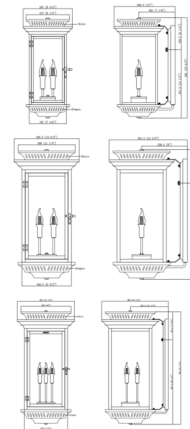

Lightology

lightology.com
866-954-4489
04-24-26

Project: _____
 Company: _____
 Location: _____ Fixture Type: _____
 SPEC #: **TCS874495**
 Approved On: _____ Approved By: _____

Approach Outdoor Wall Light By The CopperSmith

Description

The Approach Outdoor Wall Light's elegant design is a warm welcome to those who appreciate timeless style. Constructed of Copper, the Approach features Brass details that perfectly contrast against the Copper frame. Panes of clear glass add protection and give a window into the inner workings of this fixture. Flank your garage or light up the entryway with the regal Approach.

Shown in antique copper / clear

Specifications

COLOR	Clear
BODY FINISH	Antique Copper
WATTAGE	18W
DIMMER	Standard 120V
DIMENSIONS	9.5"W x 19.5"H x 12"D
BULB NOT INCLUDED	2 x B10/Candelabra (E12)/9W/120V LED
OTHER BULB OPTIONS	2 x CA10/Candelabra (E12)/60W/120V Incandescent 2 x CA10/Candelabra (E12)/120V LED