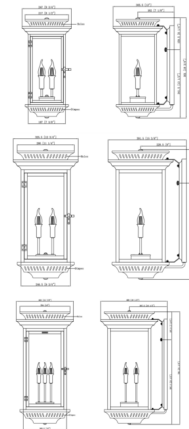

Lightology

lightology.com
866-954-4489
07-03-26

Project: _____

Company: _____

Location: _____ Fixture Type: _____

SPEC #: **TCS874495**

Approved On: _____ Approved By: _____

Approach Outdoor Wall Light By The CopperSmith

Description

The Approach Outdoor Wall Light's elegant design is a warm welcome to those who appreciate timeless style. Constructed of Copper, the Approach features Brass details that perfectly contrast against the Copper frame. Panes of clear glass add protection and give a window into the inner workings of this fixture. Flank your garage or light up the entryway with the regal Approach.

Shown in antique copper / clear

Specifications

COLOR	Clear
BODY FINISH	Antique Copper
WATTAGE	18W
DIMMER	Standard 120V
DIMENSIONS	9.5"W x 19.5"H x 12"D
BULB NOT INCLUDED	2 x B10/Candelabra (E12)/9W/120V LED
OTHER BULB OPTIONS	2 x CA10/Candelabra (E12)/60W/120V Incandescent 2 x CA10/Candelabra (E12)/120V LED