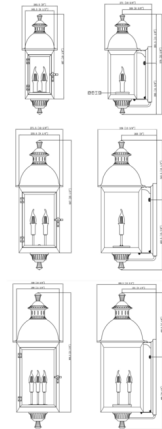

Lightology

lightology.com
866-954-4489
04-25-26

Project: _____
 Company: _____
 Location: _____ Fixture Type: _____
 SPEC #: **TCS874497**
 Approved On: _____ Approved By: _____

Arcus Outdoor Wall Light

By The CopperSmith

Description

The Arcus Outdoor Wall Light's elegant design is a warm welcome to those who appreciate timeless style. Constructed of Copper, the Arcus features Brass details that perfectly contrast against the Copper frame. Panes of clear glass add protection and give a window into the inner workings of this fixture. Flank your garage or light up the entryway with the regal Arcus.

Shown in antique copper / clear

Specifications

COLOR	Clear
BODY FINISH	Antique Copper
WATTAGE	18W
DIMMER	Standard 120V
DIMENSIONS	8"W x 22.5"H x 8.75"D
BULB NOT INCLUDED	2 x B10/Candelabra (E12)/9W/120V LED
OTHER BULB OPTIONS	2 x B10/Candelabra (E12)/60W/120V Incandescent 2 x CA10/Candelabra (E12)/120V LED