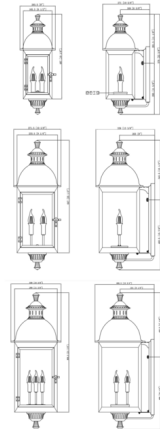

By The CopperSmith

Description

The Arcus Outdoor Wall Light's elegant design is a warm welcome to those who appreciate timeless style. Constructed of Copper, the Arcus features Brass details that perfectly contrast against the Copper frame. Panes of clear glass add protection and give a window into the inner workings of this fixture. Flank your garage or light up the entryway with the regal Arcus.

Shown in antique copper / clear

Specifications

COLOR	Clear
BODY FINISH	Antique Copper
WATTAGE	18W
DIMMER	Standard 120V
DIMENSIONS	8"W x 22.5"H x 8.75"D
BULB NOT INCLUDED	2 x B10/Candelabra (E12)/9W/120V LED
OTHER BULB OPTIONS	2 x B10/Candelabra (E12)/60W/120V Incandescent 2 x CA10/Candelabra (E12)/120V LED