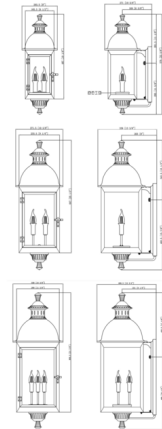

By The CopperSmith

Description

The Arcus Outdoor Wall Light's elegant design is a warm welcome to those who appreciate timeless style. Constructed of Copper, the Arcus features Brass details that perfectly contrast against the Copper frame. Panes of clear glass add protection and give a window into the inner workings of this fixture. Flank your garage or light up the entryway with the regal Arcus.

Shown in antique copper / clear

Specifications

COLOR	Clear
BODY FINISH	Antique Copper
WATTAGE	18W
DIMMER	Standard 120V
DIMENSIONS	8"W x 22.5"H x 8.75"D
BULB NOT INCLUDED	2 x B10/Candelabra (E12)/9W/120V LED
OTHER BULB OPTIONS	2 x B10/Candelabra (E12)/60W/120V Incandescent 2 x CA10/Candelabra (E12)/120V LED