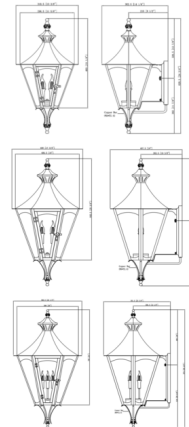

Description

The Gala Outdoor Wall Light's elegant design is a warm welcome to those who appreciate timeless style. Constructed of Copper, the Gala features Brass details that perfectly contrast against the Copper frame. Panes of clear glass add protection and give a window into the inner workings of this fixture. Flank your garage or light up the entryway with the regal Gala.

Shown in antique copper / clear

Specifications

COLOR	Clear
BODY FINISH	Antique Copper
WATTAGE	18W
DIMMER	Standard 120V
DIMENSIONS	13.5"W x 24.5"H x 14"D
BULB NOT INCLUDED	2 x B10/Candelabra (E12)/9W/120V LED
OTHER BULB OPTIONS	2 x B10/Candelabra (E12)/60W/120V Incandescent 2 x CA10/Candelabra (E12)/120V LED