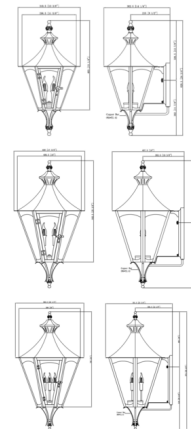

Description

The Gala Outdoor Wall Light's elegant design is a warm welcome to those who appreciate timeless style. Constructed of Copper, the Gala features Brass details that perfectly contrast against the Copper frame. Panes of clear glass add protection and give a window into the inner workings of this fixture. Flank your garage or light up the entryway with the regal Gala.

Shown in antique copper / clear

Specifications

COLOR	Clear
BODY FINISH	Antique Copper
WATTAGE	18W
DIMMER	Standard 120V
DIMENSIONS	13.5"W x 24.5"H x 14"D
BULB NOT INCLUDED	2 x B10/Candelabra (E12)/9W/120V LED
OTHER BULB OPTIONS	2 x B10/Candelabra (E12)/60W/120V Incandescent 2 x CA10/Candelabra (E12)/120V LED