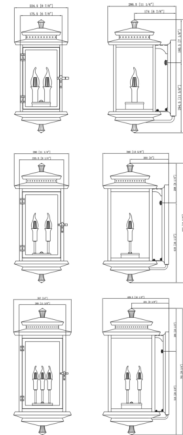

By The CopperSmith

Description

The Traveler Outdoor Wall Light's elegant design is a warm welcome to those who appreciate timeless style. Constructed of Copper, the Traveler features brass details that perfectly contrast against the Copper frame. Panes of clear glass add protection and give a window into the inner workings of this fixture. Flank your garage or light up the entryway with the regal Traveler.

Shown in antique copper / clear

Specifications

COLOR	Clear
BODY FINISH	Antique Copper
WATTAGE	18W
DIMMER	Standard 120V
DIMENSIONS	9"W x 18.5"H x 11.5"D
BULB NOT INCLUDED	2 x B10/Candelabra (E12)/9W/120V LED
OTHER BULB OPTIONS	2 x B10/Candelabra (E12)/60W/120V Incandescent 2 x CA10/Candelabra (E12)/120V LED