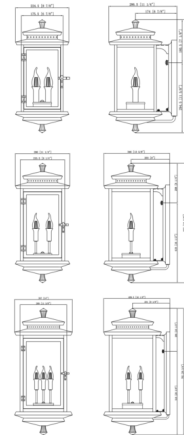

By The CopperSmith

Description

The Traveler Outdoor Wall Light's elegant design is a warm welcome to those who appreciate timeless style. Constructed of Copper, the Traveler features brass details that perfectly contrast against the Copper frame. Panes of clear glass add protection and give a window into the inner workings of this fixture. Flank your garage or light up the entryway with the regal Traveler.

Shown in antique copper / clear

Specifications

COLOR	Clear
BODY FINISH	Antique Copper
WATTAGE	18W
DIMMER	Standard 120V
DIMENSIONS	9"W x 18.5"H x 11.5"D
BULB NOT INCLUDED	2 x B10/Candelabra (E12)/9W/120V LED
OTHER BULB OPTIONS	2 x B10/Candelabra (E12)/60W/120V Incandescent 2 x CA10/Candelabra (E12)/120V LED