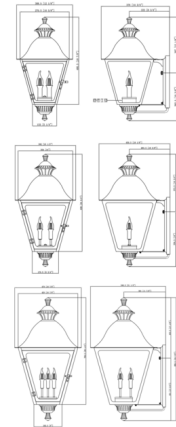

By The CopperSmith

Description

The Vestibule Outdoor Wall Light's elegant design is a warm welcome to those who appreciate timeless style. Constructed of Copper, the Vestibule features Brass details that perfectly contrast against the Copper frame. Panes of clear glass add protection and give a window into the inner workings of this fixture. Flank your garage or light up the entryway with the regal Vestibule.

Shown in antique copper / clear

Specifications

COLOR	Clear
BODY FINISH	Antique Copper
WATTAGE	18W
DIMMER	Standard 120V
DIMENSIONS	12"W x 22.5"H x 15"D
BULB NOT INCLUDED	2 x B10/Candelabra (E12)/9W/120V LED
OTHER BULB OPTIONS	2 x B10/Candelabra (E12)/60W/120V Incandescent 2 x CA10/Candelabra (E12)/120V LED