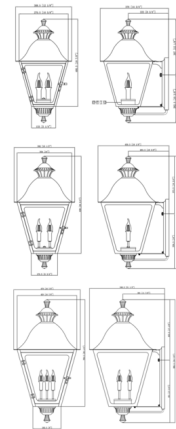

By The CopperSmith

Description

The Vestibule Outdoor Wall Light's elegant design is a warm welcome to those who appreciate timeless style. Constructed of Copper, the Vestibule features Brass details that perfectly contrast against the Copper frame. Panes of clear glass add protection and give a window into the inner workings of this fixture. Flank your garage or light up the entryway with the regal Vestibule.

Shown in antique copper / clear

Specifications

COLOR	Clear
BODY FINISH	Antique Copper
WATTAGE	18W
DIMMER	Standard 120V
DIMENSIONS	12"W x 22.5"H x 15"D
BULB NOT INCLUDED	2 x B10/Candelabra (E12)/9W/120V LED
OTHER BULB OPTIONS	2 x B10/Candelabra (E12)/60W/120V Incandescent 2 x CA10/Candelabra (E12)/120V LED