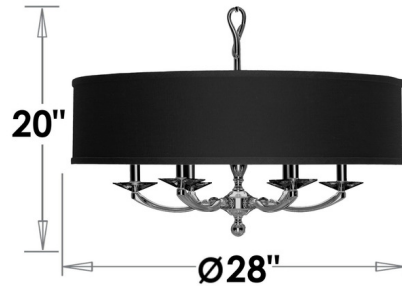

Lightology

lightology.com
866-954-4489
04-01-26

Project: _____

Company: _____

Location: _____ Fixture Type: _____

SPEC #: **ABC874584**

Approved On: _____ Approved By: _____

Kensington Shaded Chandelier

By American Brass & Crystal

Description

The Kensington Shaded Chandelier brings a timeless elegance to your interior space. The ornate frame, with Precision Crystal candelabra holders, is surrounded by a hardback White Linen shade, casting warm shadows across your room. The Precision Crystals has 30 percent leaded prisms that are machine cut and polished to a visual brilliance.

Shown in polished nickel / white linen

Specifications

COLOR	White Linen
BODY FINISH	Polished Nickel
WATTAGE	240W
DIMMER	Standard 120V
DIMENSIONS	28"W x 20"H
BULB NOT INCLUDED	6 x B10/Candelabra (E12)/40W/120V Incandescent
OTHER BULB OPTIONS	6 x B10/Candelabra (E12)/120V LED
COUNTRY OF ORIGIN	United States

Technical Information

PRODUCT DIMENSIONS	Adjustable Chain Length: 36"
--------------------	------------------------------

CLICK TO VIEW PRODUCT

Notes: