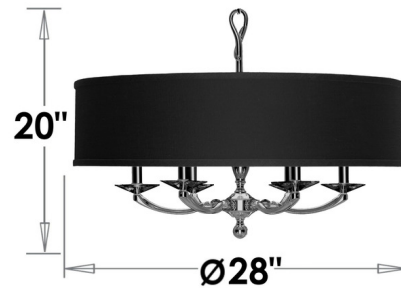

By American Brass & Crystal

Description

The Kensington Shaded Chandelier brings a timeless elegance to your interior space. The ornate frame, with Precision Crystal candelabra holders, is surrounded by a hardback White Linen shade, casting warm shadows across your room. The Precision Crystals has 30 percent leaded prisms that are machine cut and polished to a visual brilliance.

Shown in polished nickel / white linen

Specifications

COLOR White Linen
BODY FINISH Polished Nickel
WATTAGE 240W
DIMMER Standard 120V
DIMENSIONS 28"W x 20"H
BULB NOT INCLUDED 6 x B10/Candelabra (E12)/40W/120V Incandescent
OTHER BULB OPTIONS 6 x B10/Candelabra (E12)/120V LED
COUNTRY OF ORIGIN United States

Technical Information

PRODUCT DIMENSIONS Adjustable Chain Length: 36"

CLICK TO VIEW PRODUCT

Notes: