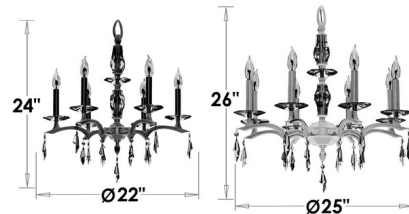

Shown in old brass / crystal

Specifications

COLOR Crystal
BODY FINISH Old Brass
WATTAGE 240W
DIMMER Standard 120V
DIMENSIONS 22"W x 24"H
BULB NOT INCLUDED 6 x B10/Candelabra (E12)/40W/120V Incandescent
OTHER BULB OPTIONS 6 x B10/Candelabra (E12)/120V LED
COUNTRY OF ORIGIN United States

Technical Information

PRODUCT DIMENSIONS Adjustable Chain Length: 36"

CLICK TO VIEW PRODUCT

Notes: