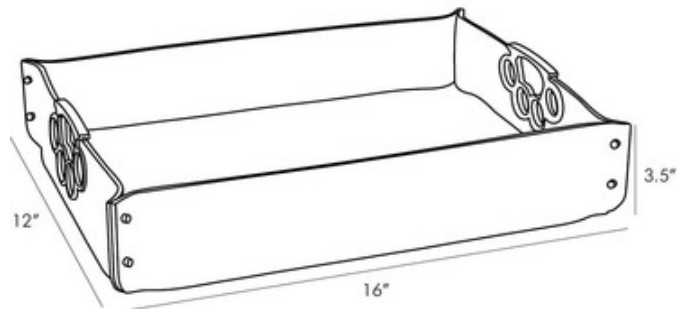

BRAND

Arteriors Home

DESCRIPTION

The Joey Tray offers a sophisticated design with a bold twist that is perfect for entertaining or an everyday accent piece, featuring an Espresso brown tray with Antique Brass knuckles for handles.

COLOR	N/A
BODY FINISH	Espresso
WATTAGE	N/A
DIMMER	N/A
DIMENSIONS	16"W x 3.5"H x 12"D
LAMP	N/A

SPEC # AHM874628

COMPANY	PROJECT	FIXTURE TYPE	APPROVED BY	DATE