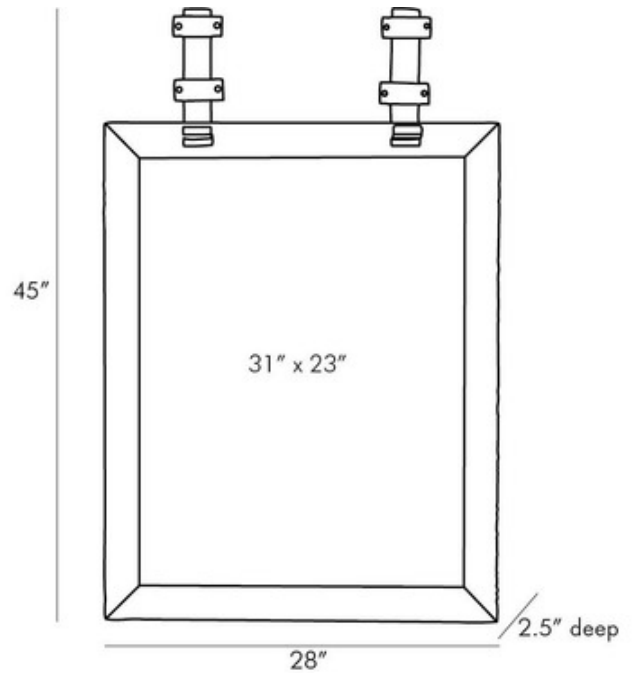

**BRAND**

Arteriors Home

**DESCRIPTION**

The Belmont Mirror has a striking design that will suit a number of interiors with its intriguing design, featuring an Antique Brass finished rectangular frame bordering a plain glass mirror that mounts to the wall by decorative Natural Iron cleats, providing a secure anchor and visual interest.

COLOR	N/A
BODY FINISH	Antique Brass
WATTAGE	N/A
DIMMER	N/A
DIMENSIONS	28"W x 45"H x 2.5"D
LAMP	N/A

SPEC #

AHM874630

COMPANY

PROJECT

FIXTURE TYPE

APPROVED BY

DATE