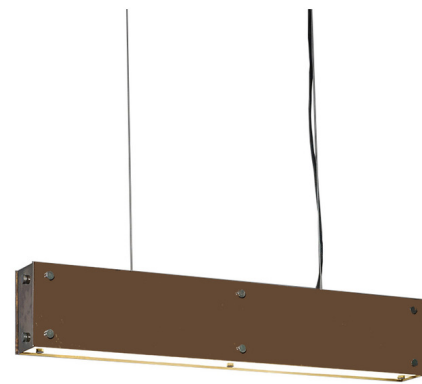

Description

The Strata Solid Linear Pendant brings a clean detailed vibe to your space. The Opal diffuser rests under a solid metal frame for a touch of industrial design. Available with a Bronze Age, Black, Cast Bronze, Black Pearl, Chestnut, Chrome, Dark Iron, Empire Bronze, Medieval Bronze, New Brass, Raw Copper, Smokey Brass, Satin Pewter, and Smoked Silver in three sizes. Canopy: 16 inch x 4 inch. Damp location rated. Made in the USA. UL listed.

Specifications

COLOR	Opal
BODY FINISH	Cast Bronze
WATTAGE	15W
DIMMER	0-10V
DIMENSIONS	24"L x 4"W x 6"H
INTEGRATED LED MODULE	1 x LED/15W/120-277V LED
COUNTRY OF ORIGIN	United States

Technical Information

LAMP COLOR	3000K
LUMENS/WATT	154.00
LUMINOUS FLUX	2310 lumens

Shown in cast bronze / opal

CLICK TO VIEW PRODUCT

Notes: