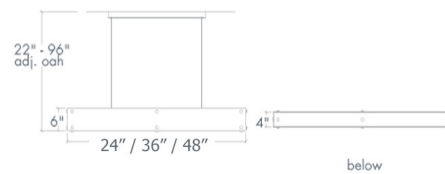

CLICK TO VIEW PRODUCT

Notes: