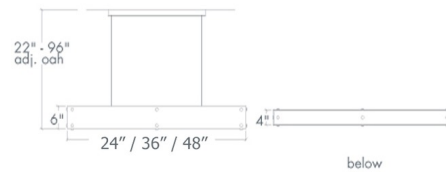

Description

The Strata Long Pendant brings a clean detailed vibe to your interiors pace. The smooth acrylic diffuser is complemented by rivets adding a touch of industrialism to your room. Available in three sizes. Canopy: 12 inch x 4 inch. NOTE: Tea Stained color is only available in Dark Iron finish.

Shown in dark iron / opal

Specifications

COLOR	Opal
BODY FINISH	Dark Iron
WATTAGE	28W
DIMMER	0-10V
DIMENSIONS	24"L x 4"W x 6"H
INTEGRATED LED MODULE	1 x LED/28W/120-277V LED
COUNTRY OF ORIGIN	United States

Technical Information

PRODUCT DIMENSIONS	Max Overall Length: 96"
LAMP COLOR	3000K
LUMENS/WATT	82.50
LUMINOUS FLUX	2310 lumens

CLICK TO VIEW PRODUCT

Notes: