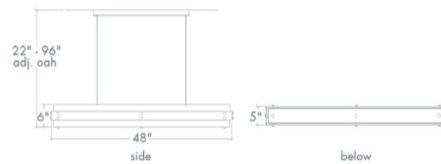

### Description

The Strata Linear Banded Pendant brings a simple yet bold presence to any space it occupies. The sleek rectangle metal frame is complemented with bands held by rivets for a touch of industrial design. Available with White Swirl, Opal, Tea Stained, Caramel Onyx, or Faux Alabaster bands and Chrome, New Brass, Cast Bronze, Bronze Age, Black, Black Pearl, Chestnut, Chrome, Dark Iron, Empire Bronze, Medieval Bronze, Smokey Brass, Satin Pewter, Ancient Iron, Burlled Copper Plate, Raw Copper, or Smoked Silver finishes in four sizes. Canopy: 14 inch x 6 inch rectangle. Damp location rated. Made in the USA. UL listed.

### Specifications

COLOR	White Swirl
BODY FINISH	Chrome
WATTAGE	15W
DIMMER	0-10V
DIMENSIONS	24\"L x 5\"W x 6\"H
INTEGRATED LED MODULE	1 x LED/15W/120-277V LED
COUNTRY OF ORIGIN	United States

### Technical Information

PRODUCT DIMENSIONS	Max Overall Length: 96"
LAMP COLOR	3000K
LUMENS/WATT	154.00
LUMINOUS FLUX	2310 lumens

CLICK TO VIEW PRODUCT

Notes: