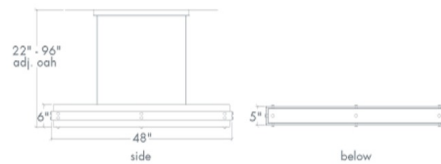

### Description

The Strata Linear Banded Pendant brings a simple yet bold presence to any space it occupies. The sleek rectangle metal frame is complemented with bands held by rivets for a touch of industrial design. Available with White Swirl, Opal, Tea Stained, Caramel Onyx, or Faux Alabaster bands and Chrome, New Brass, Cast Bronze, Bronze Age, Black, Black Pearl, Chestnut, Chrome, Dark Iron, Empire Bronze, Medieval Bronze, Smokey Brass, Satin Pewter, Ancient Iron, Burlled Copper Plate, Raw Copper, or Smoked Silver finishes in four sizes. Canopy: 14 inch x 6 inch rectangle. Damp location rated. Made in the USA. UL listed.

### Specifications

COLOR . . . . . White Swirl  
BODY FINISH . . . . . Chrome  
WATTAGE . . . . . 15W  
DIMMER . . . . . 0-10V  
DIMENSIONS . . . . . 24\"/>

### Technical Information

PRODUCT DIMENSIONS . . . . . Max Overall Length: 96\"/>

CLICK TO VIEW PRODUCT

Notes: